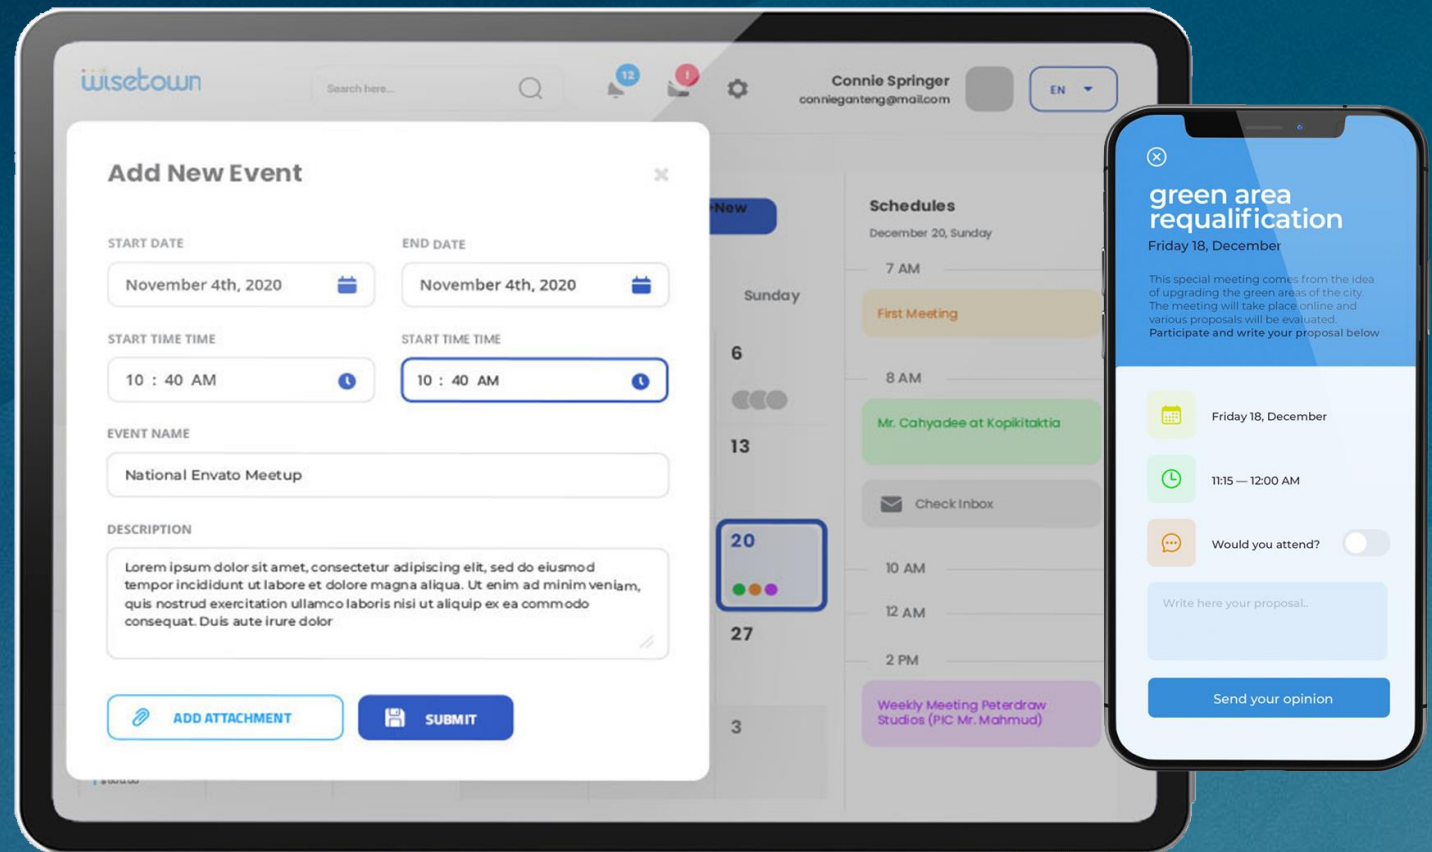

• participatory planning

Crowd Planning®

WiseTown Crowd Planning is the technology that supports **participatory development**

- Sharing Urban Projects
- Collecting Feedback
- Sharing Policy