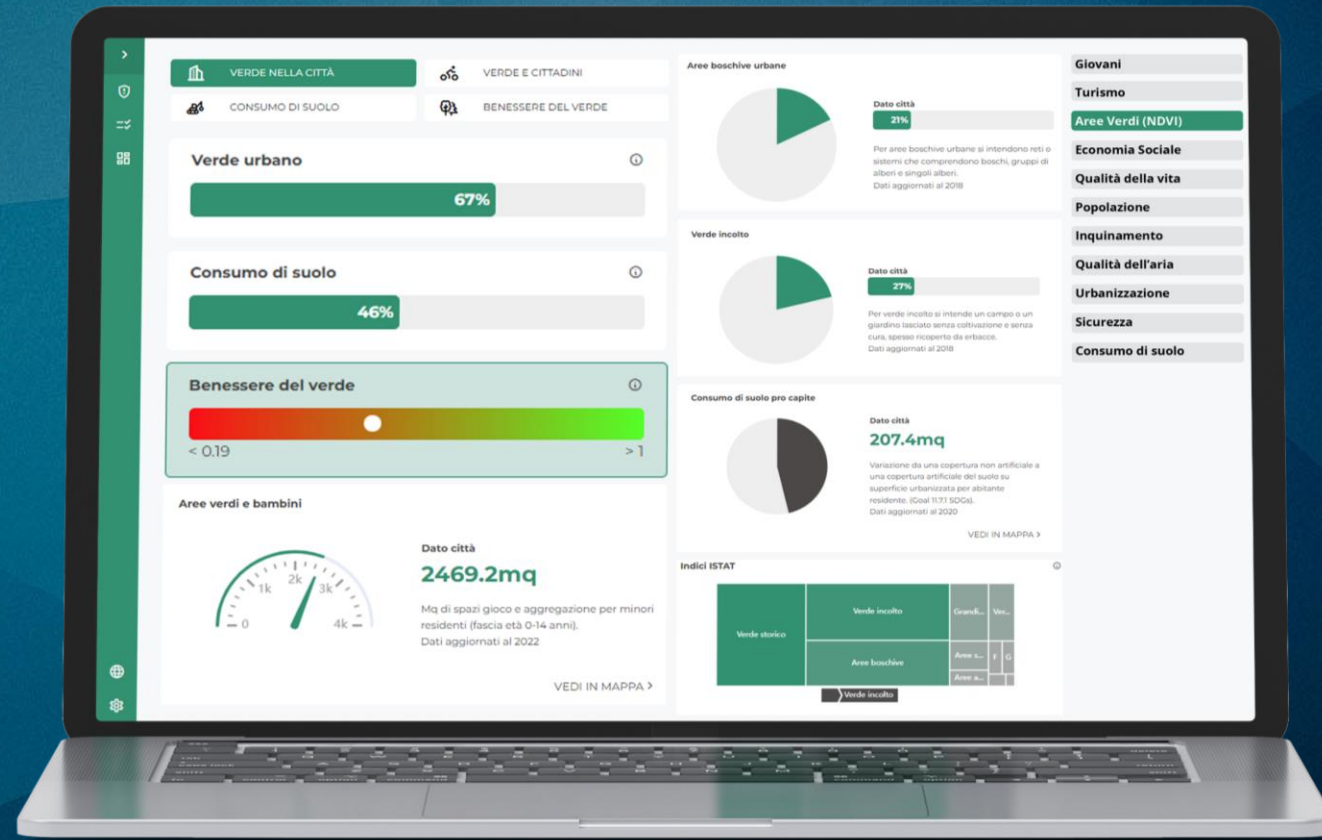

# City DataBase

•data integration

# WiseTown Core DB

analysis & visualization

# Indexes & AI

- Youth
- Tourism
- Green Areas (NDVI)
- Social Economy
- Quality of Life
- Population
- Pollution
- Land Consumption
- Air Quality
- Security
- Urbanization

.monitoring

# Thematic Dashboard®

Georeferenced system for high-level monitoring of the city.

Georeferenced visualizations:

- Urban Building
- Green Areas
- Pollution
- Quality of Life
- Mobility
- .....

reporting management