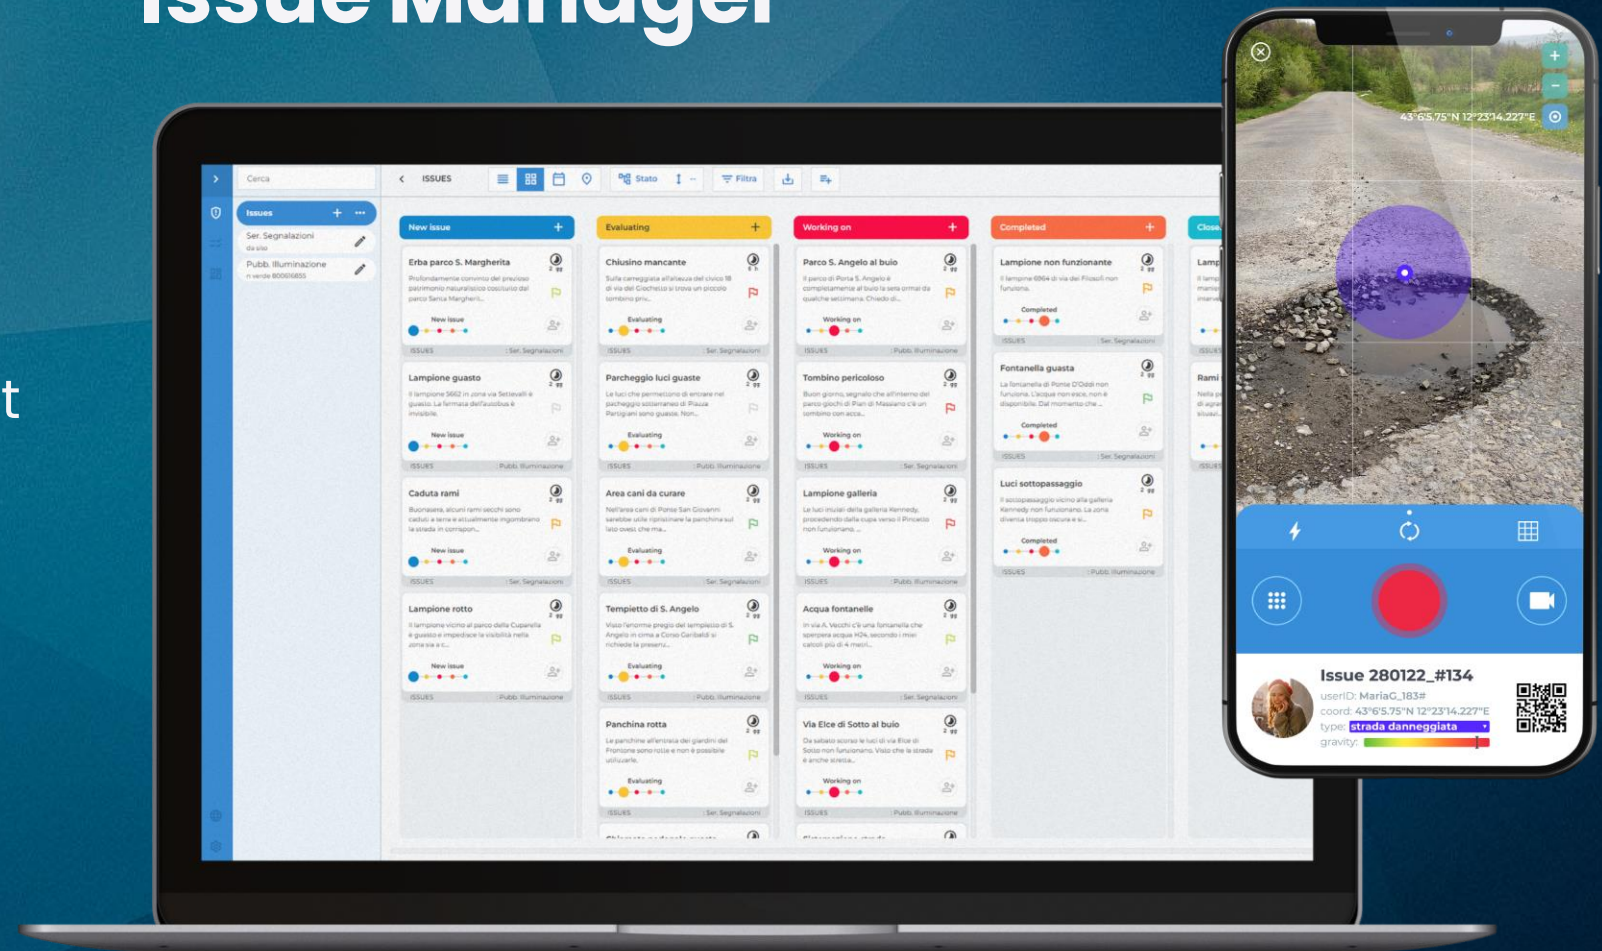

# Indexes & AI

- Youth
- Tourism
- Green Areas (NDVI)
- Social Economy
- Quality of Life
- Population
- Pollution
- Land Consumption
- Air Quality
- Security
- Urbanization

.monitoring

# Thematic Dashboard®

Georeferenced system for high-level monitoring of the city.

Georeferenced visualizations:

- Urban Building
- Green Areas
- Pollution
- Quality of Life
- Mobility
- .....

reporting management

# Issue Manager<sup>®</sup>

- Harmonization of operational flows
- Operator Management
- Citizens Engagement
- Operational Task Assignment

•control & manage

# Situation Room<sup>®</sup>

WiseTown Situation Room is the administrator-run **control room** for real time monitoring of the city

- **Data Collection**
- **Social networks monitor**
- **Real Time Analysis**