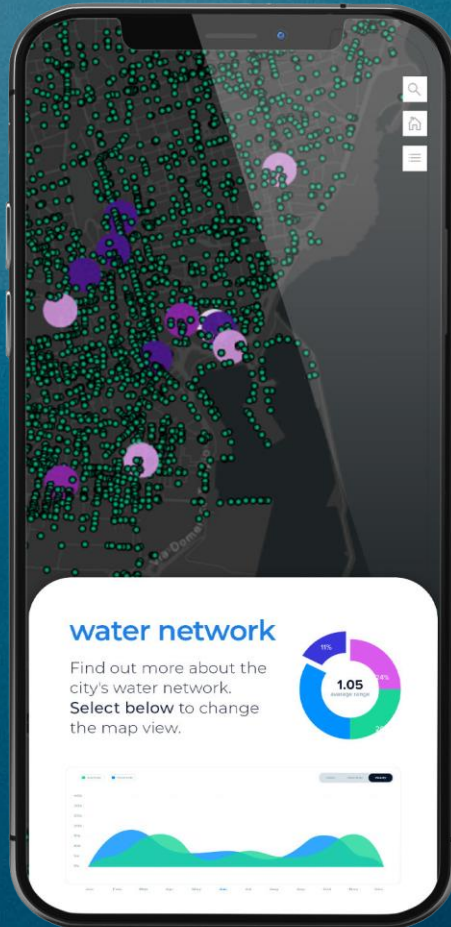

**1**

Data Silos

**2**

Unclear and not integrated operational flows of the different urban services

**3**

Lack of objective criteria in strategic decisions

•solution

# WiseTown

- A **cloud service**, accessible to every European city
- Designed for Municipalities and their **Decision Makers**
- Get useful insights based on **georeferenced & satellite data**
- Make the **right decision** while facing the city issues

# Solutions for sustainable cities

Environmental Analysis and Monitoring: Water Quality, Air Quality, Temperature, Urban Green Areas and Climate Change

Decision Support System (DSS) to support citizen: - urban planning  
- heat islands

City Monitoring: impoverished neighborhoods, vulnerable populations, security, etc.

.mission