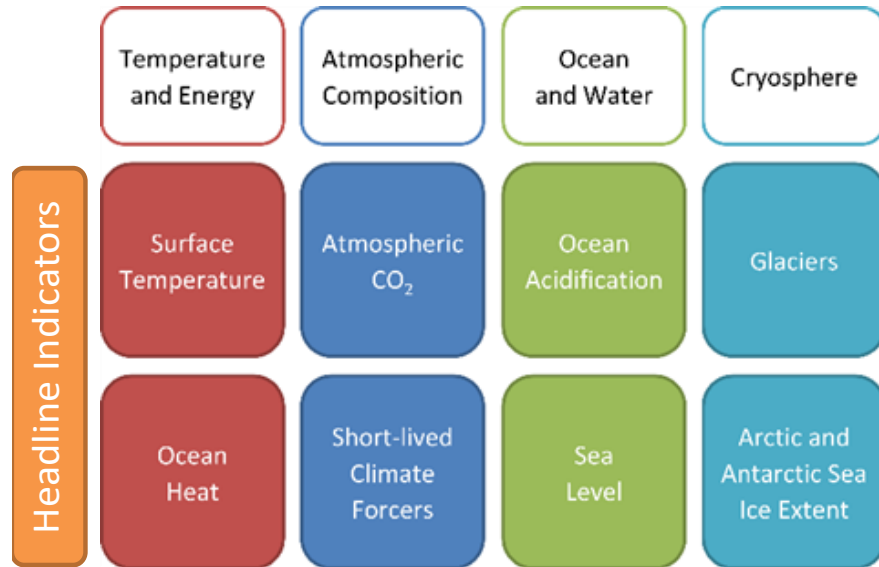

The Climate Crisis - Our Key Challenge

Fighting Climate Change requires

- integrated information on all compartments of our planet, from environmental to life sciences
- joint monitoring of Global Climate Indicators
- free and open access to global observation data
- coordinated interdisciplinary scientific action

GCOS / WMO : Global Climate Indicators are a set of parameters that describe the **changing climate ...**