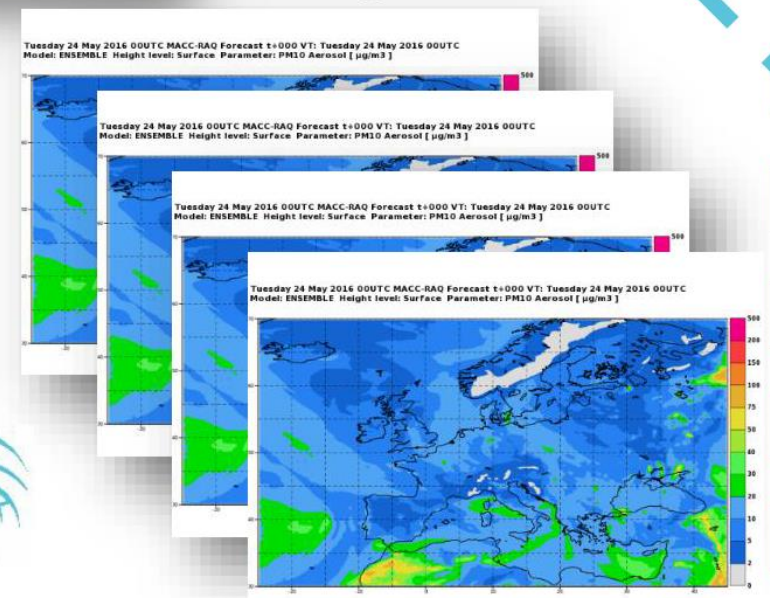

7+2 regional CTMs