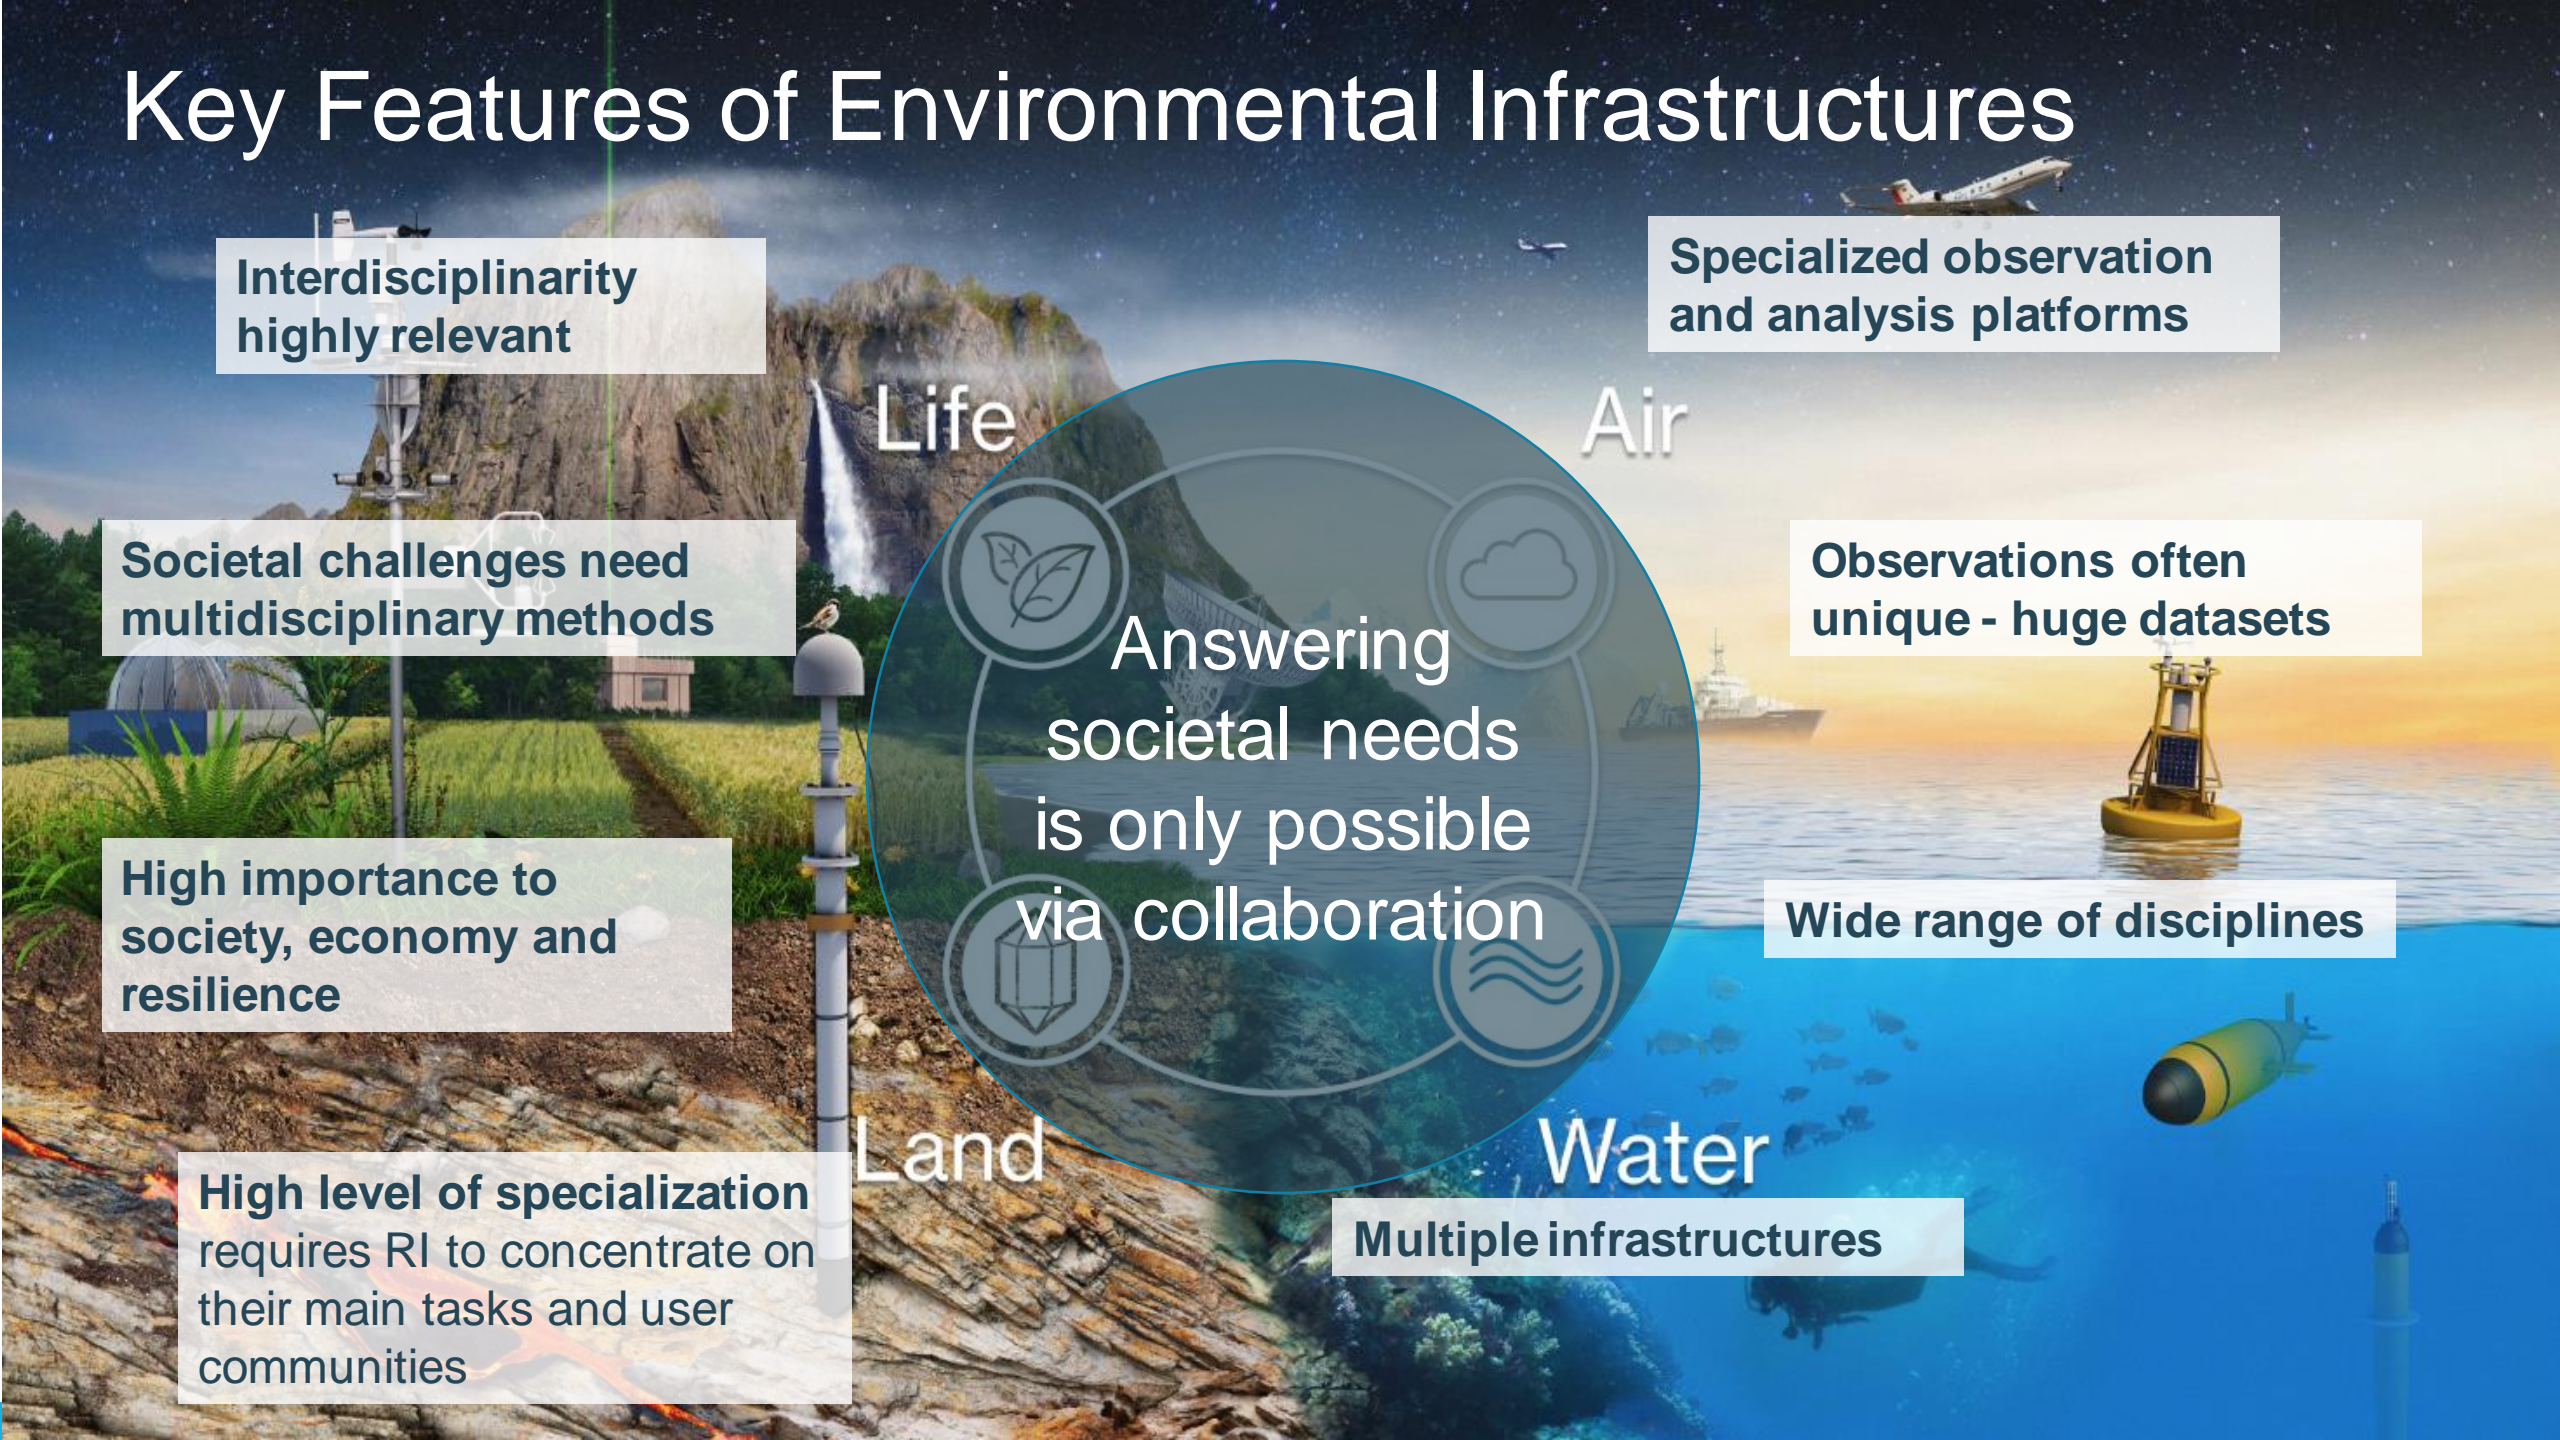

Environmental Research Infrastructures

- provide data and research products from all four sub-domains of the Earth system
- data are crucial European contributions to global-scale monitoring of the state of the Earth
- data are vital for assessing past and defining future policies, and for the development of environment-friendly innovations
- provide research data and services at EOSC through the ENVRI-Hub

Key Features of Environmental Infrastructures

Interdisciplinarity highly relevant

Specialized observation and analysis platforms

Societal challenges need multidisciplinary methods

High importance to society, economy and resilience

High level of specialization requires RI to concentrate on their main tasks and user communities

Life

Air

Land

Water

Answering societal needs is only possible via collaboration

Observations often unique - huge datasets

Wide range of disciplines

Multiple infrastructures

An Example: ENVRI Contributions to Copernicus

Air quality observations

Airborne

Satellite

Ground-based

<https://atmosphere.copernicus.eu/cams-multimedia>