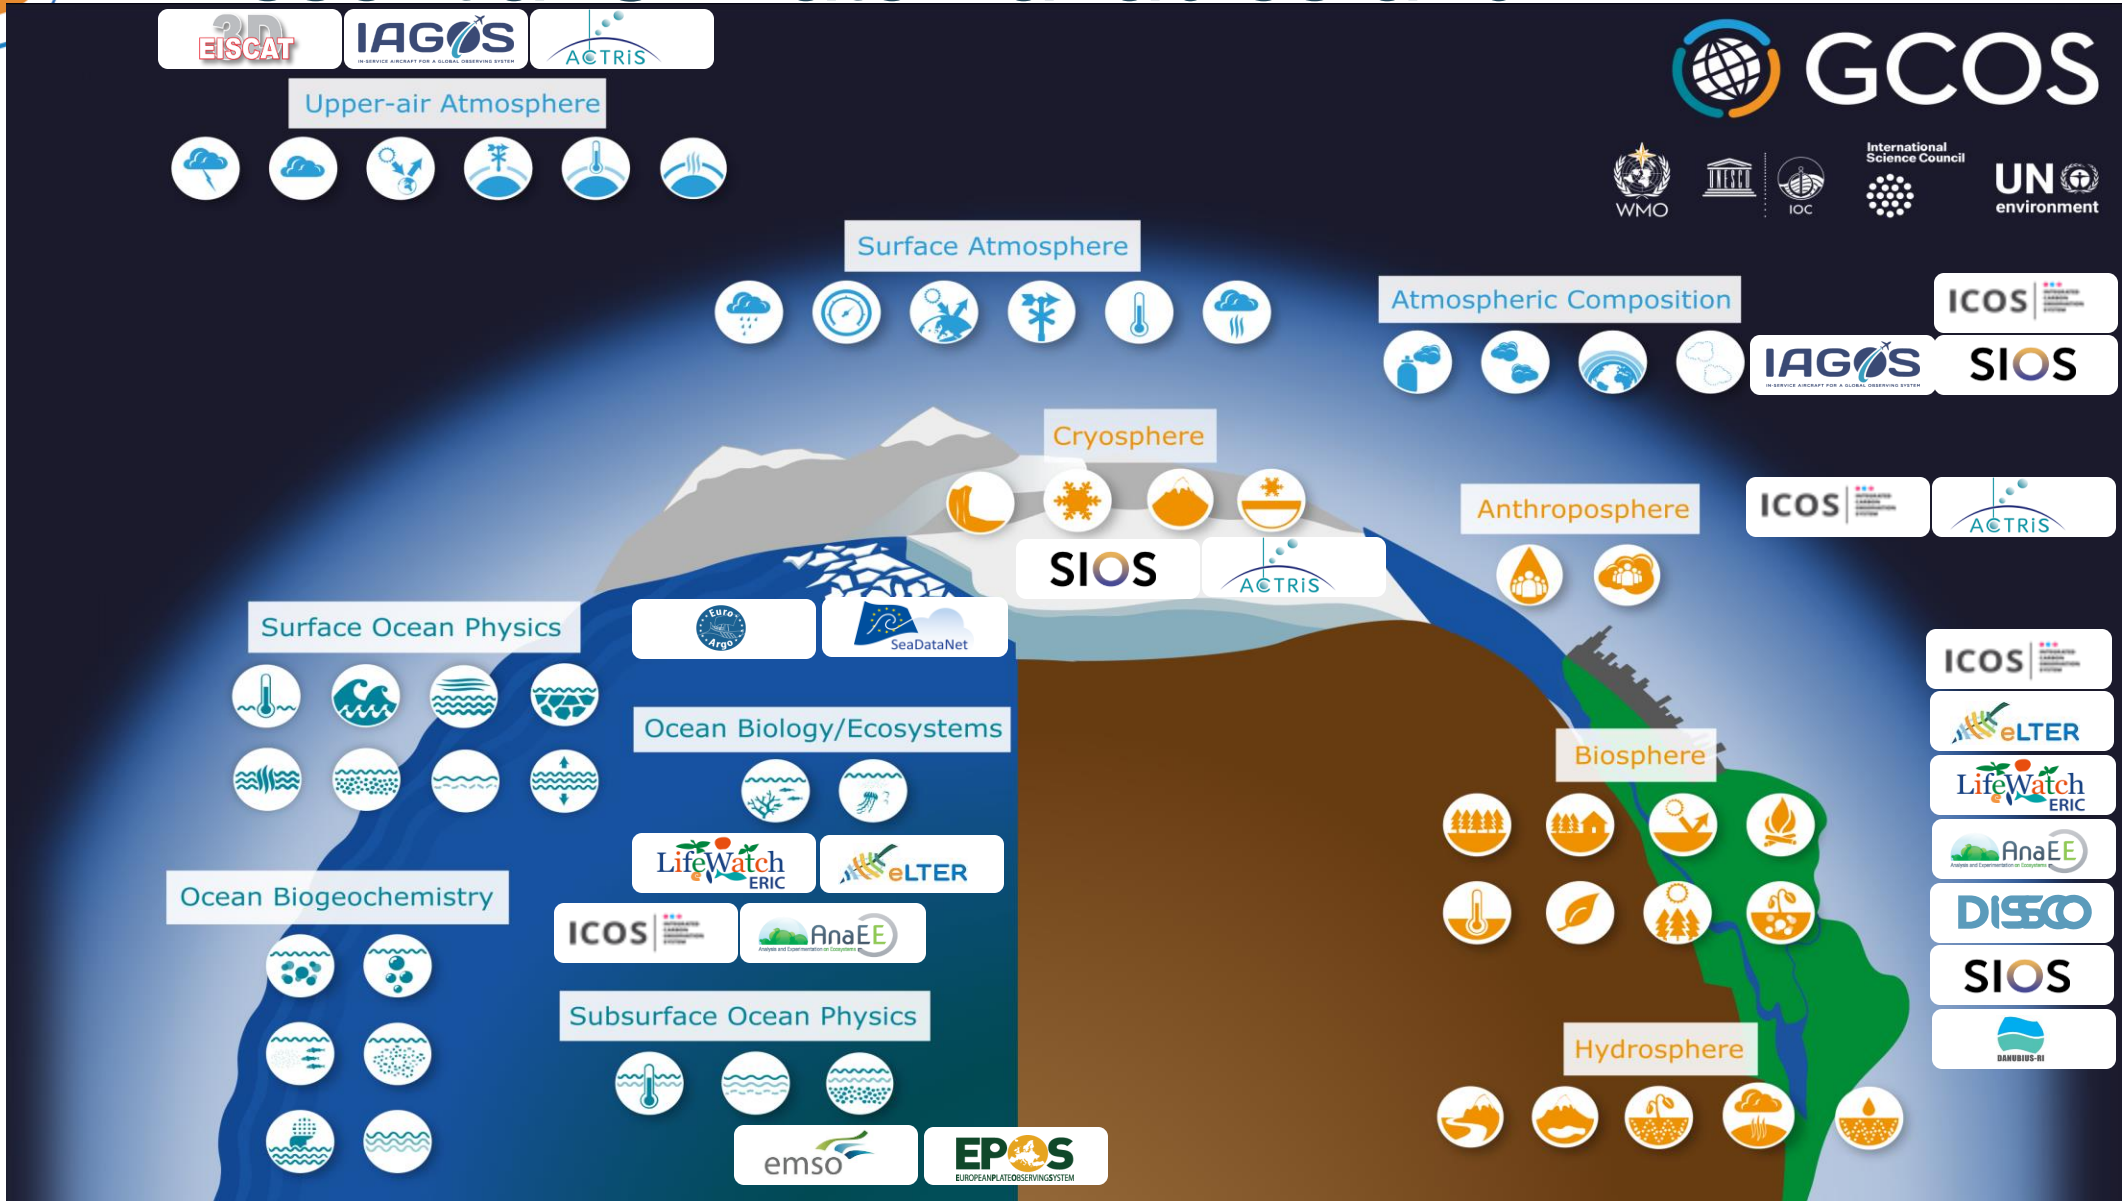

Environmental Research Infrastructures

- provide data and research products from all four sub-domains of the Earth system
- data are crucial European contributions to global-scale monitoring of the state of the Earth
- data are vital for assessing past and defining future policies, and for the development of environment-friendly innovations
- provide research data and services at EOSC through the ENVRI-Hub

Wide range of disciplines

Multiple infrastructures

An Example: ENVRI Contributions to Copernicus

Air quality observations

Airborne

Satellite

Ground-based

<https://atmosphere.copernicus.eu/cams-multimedia>

IAGOS IN-SERVICE AIRCRAFT FOR A GLOBAL OBSERVING SYSTEM

ENVRI Resources Provision

Target: Integrated Access to ENVRI Assets

Example

User community accessing ENVRI via ENVRI-Hub

Specialised users accessing RIs or subdomains directly via RI portals or APIs

Ocean Biogeochemistry

Subsurface Ocean Physics

Biosphere

Hydrosphere

Essential Climate Variables and ENVRI

ENVRI
FAIR

Thank you!

FINNISH METEOROLOGICAL INSTITUTE
ANCA.HIENOLA@FMI.FI
@ANCAHIENOLA