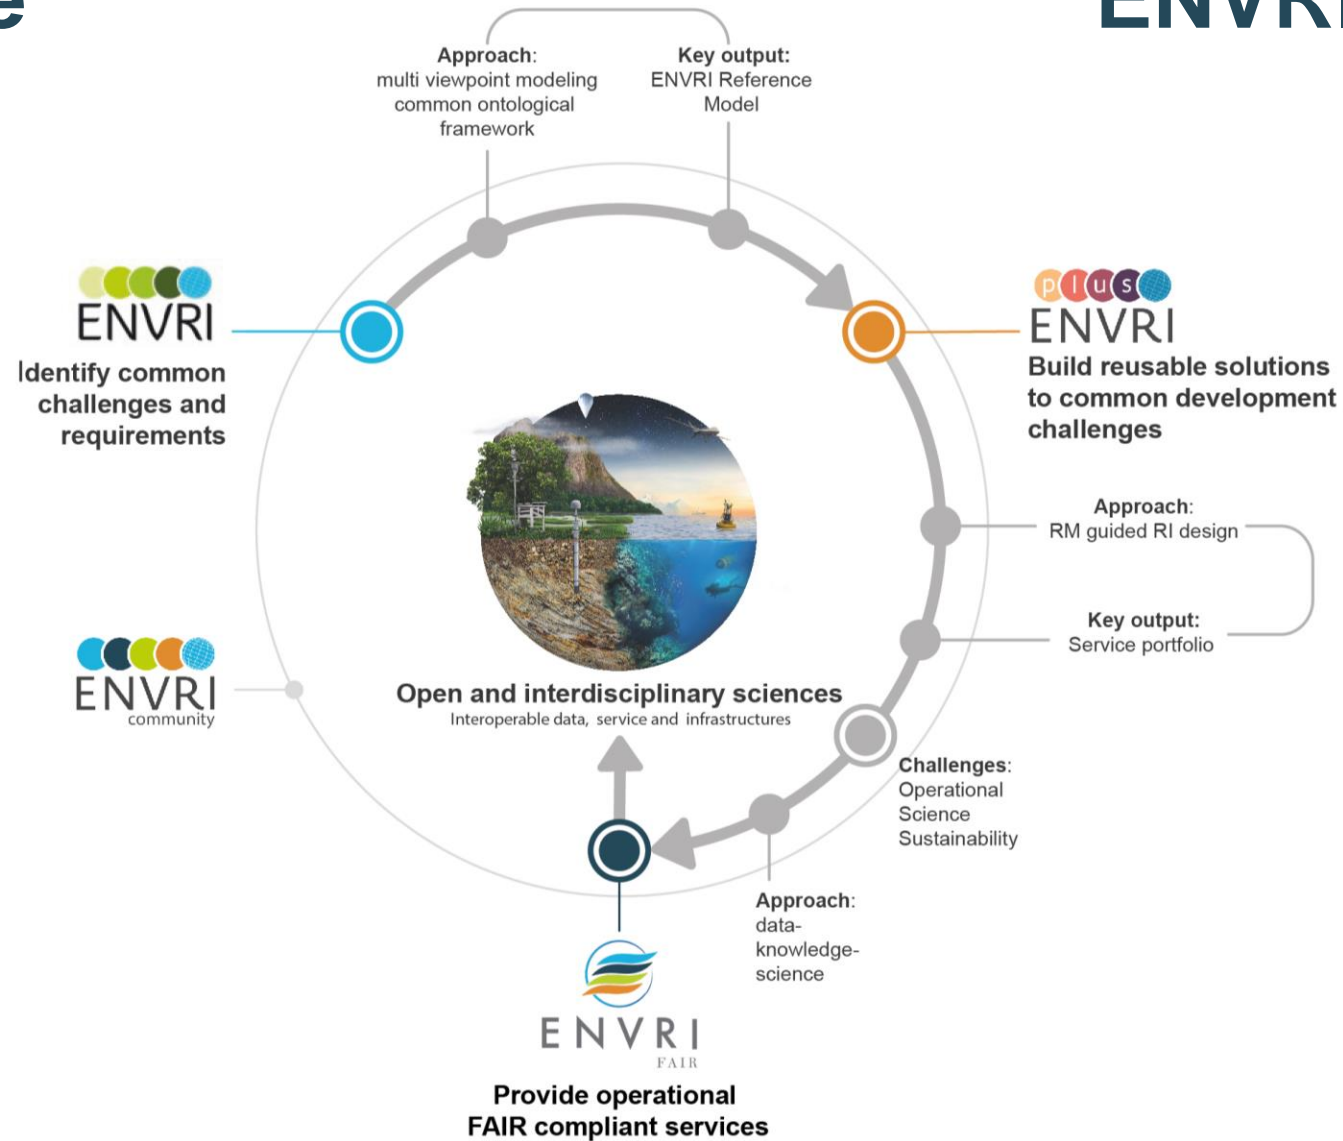

... in a Nutshell

Anca Hienola⁽¹⁾, Andreas Petzold⁽²⁾, and the ENVRI-FAIR Team

(1) Finnish Meteorological Institute, Helsinki, Finland; (2) Forschungszentrum Jülich GmbH, Jülich, Germany

ENVRI-FAIR has received funding from the European Union's Horizon 2020 research and innovation programme under grant agreement No 824068

Building the

ENVRI Community

The Climate Crisis - Our Key Challenge

Fighting Climate Change requires

- integrated information on all compartments of our planet, from environmental to life sciences
- joint monitoring of Global Climate Indicators
- free and open access to global observation data
- coordinated interdisciplinary scientific action

GCOS / WMO : Global Climate Indicators are a set of parameters that describe the **changing climate ...**

The ENVRI-FAIR Mission

ENVironmental Research Infrastructures building FAIR services
Accessible for society, Innovation and Research

Environmental Research Infrastructures

- provide data and research products from all four sub-domains of the Earth system
- data are crucial European contributions to global-scale monitoring of the state of the Earth
- data are vital for assessing past and defining future policies, and for the development of environment-friendly innovations
- provide research data and services at EOSC through the ENVRI-Hub