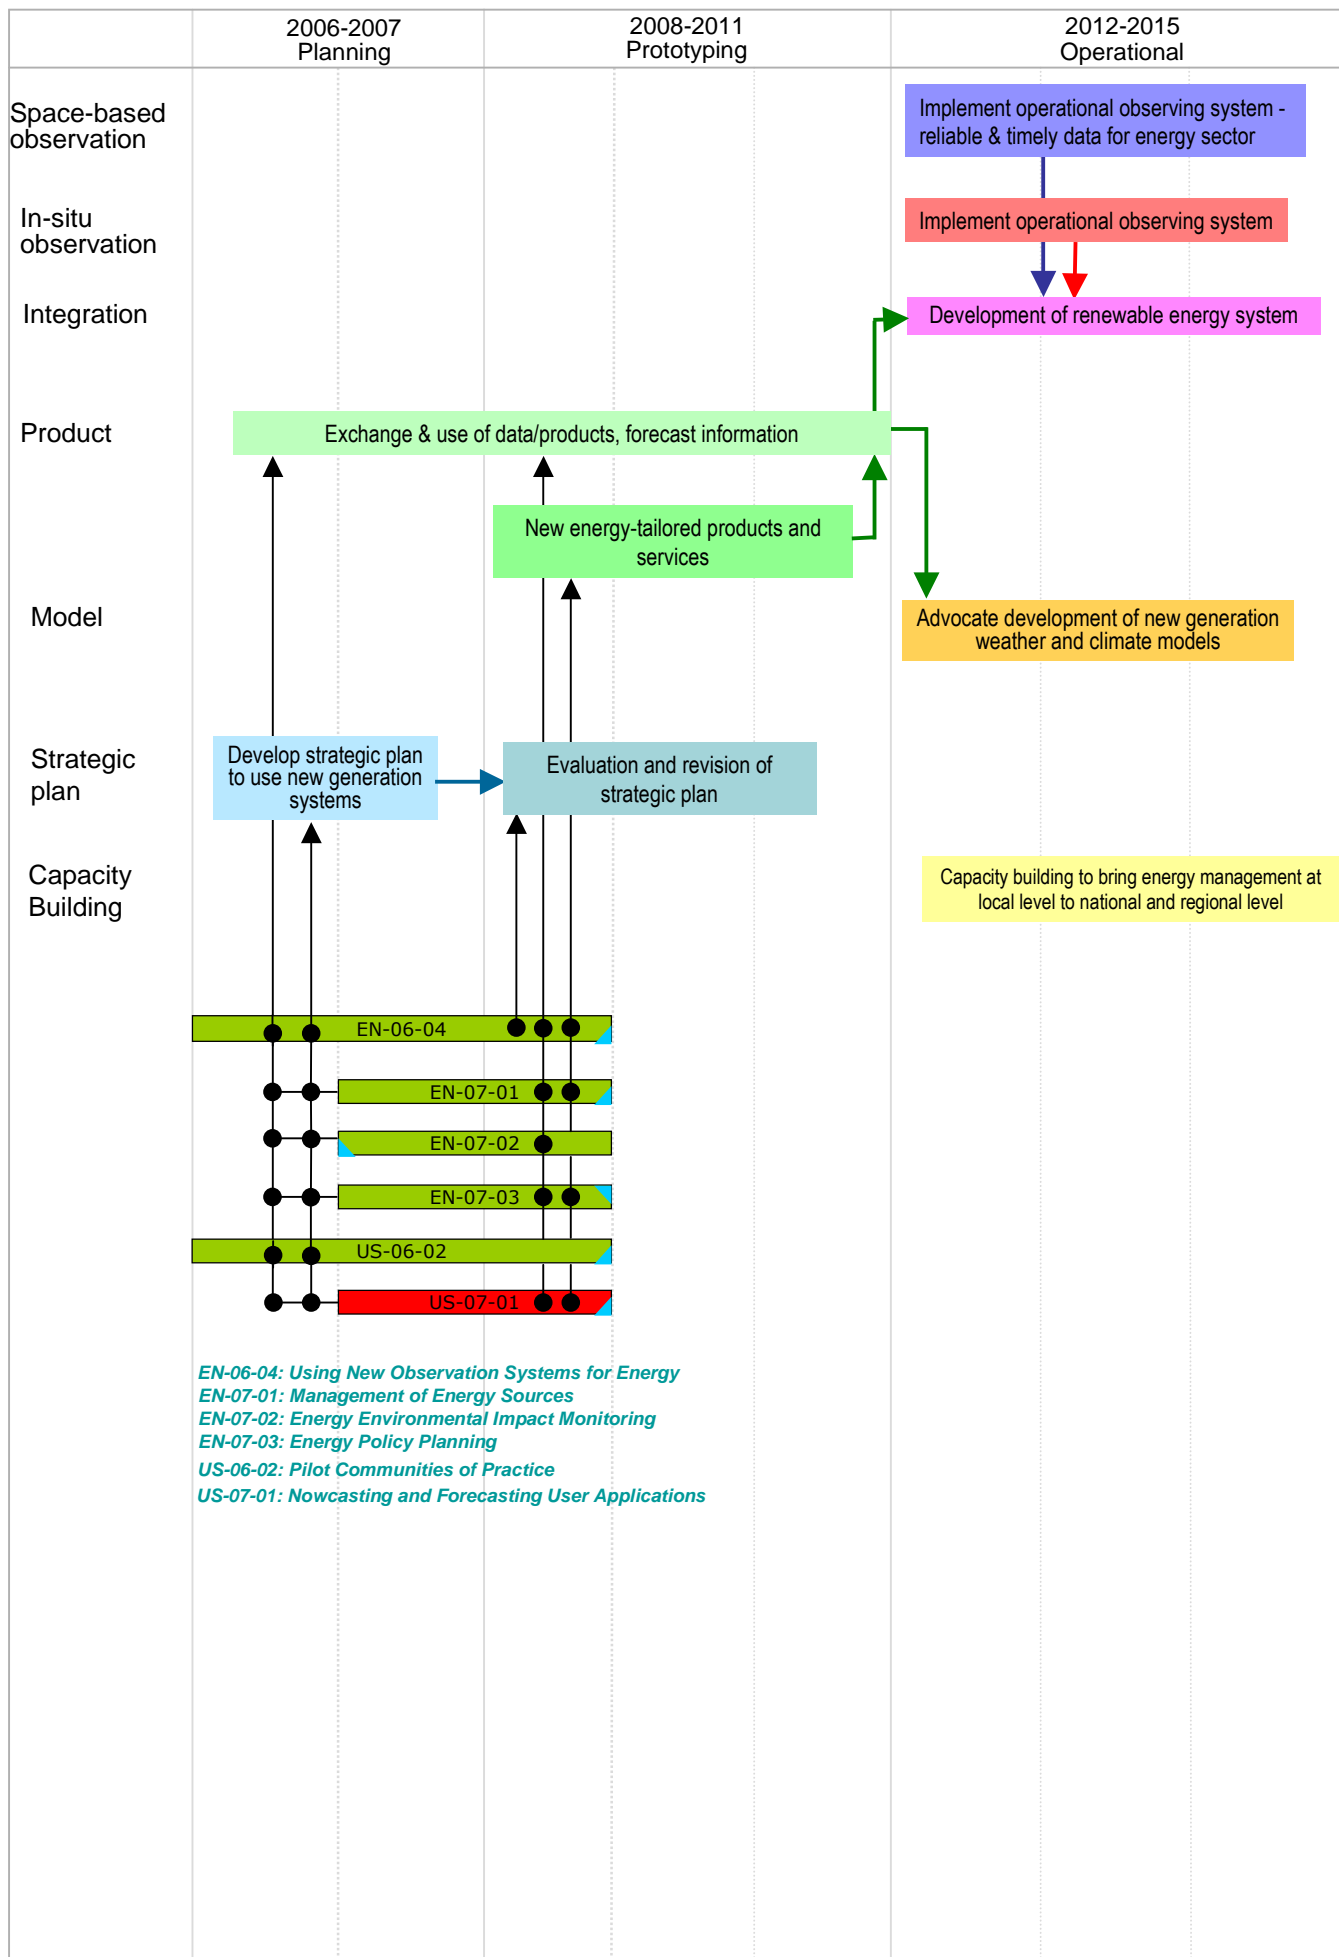

- ✓ It is two level roadmap (Target and Tasks) and the linkage of targets and task is shown.
- ✓ GEOSS Implementation Plan Reference Document 2 year, 6 year and 10 year targets are categorized for space-based observation, in-situ observation, integration, products, models, etc.
- ✓ Transition and evaluation of task is also given, with task progress shown in three colors (green: progressing well, yellow: progressing with some issue, such as delay in schedule, red: no progress or no report)

■ **The task-level roadmap is based upon the the following information;**

- i. **Linkage of targets and tasks** (Source: 2007-2009 Work Plan Progress Report, GEO IV)
- ii. **Progress of each task** (Source: 2007-2009 Work Plan Progress Report, GEO IV)
- iii. **Transition of tasks** (Source: Director's Note on the Work Plan, GEO III)
- iv. **Governing committee of each task** (Source: task sheet)

This GEOSS roadmap was prepared by Japan Aerospace Exploration Agency (JAXA) and Mitsubishi Research Institute, Inc. (MRI) on behalf of ADC.

GEOSS IP Targets - Disaster

GEOSS IP Targets - Health

GEOSS IP Targets - Energy

GEOSS IP Targets - Climate(1/2)

GEOSS IP Targets - Climate(2/2)

GEOSS IP Targets - Water(1/2)

GEOSS IP Targets - Water(2/2)

GEOSS IP Targets - Weather

GEOSS IP Targets - Ecosystem

GEOSS IP Targets - Agriculture