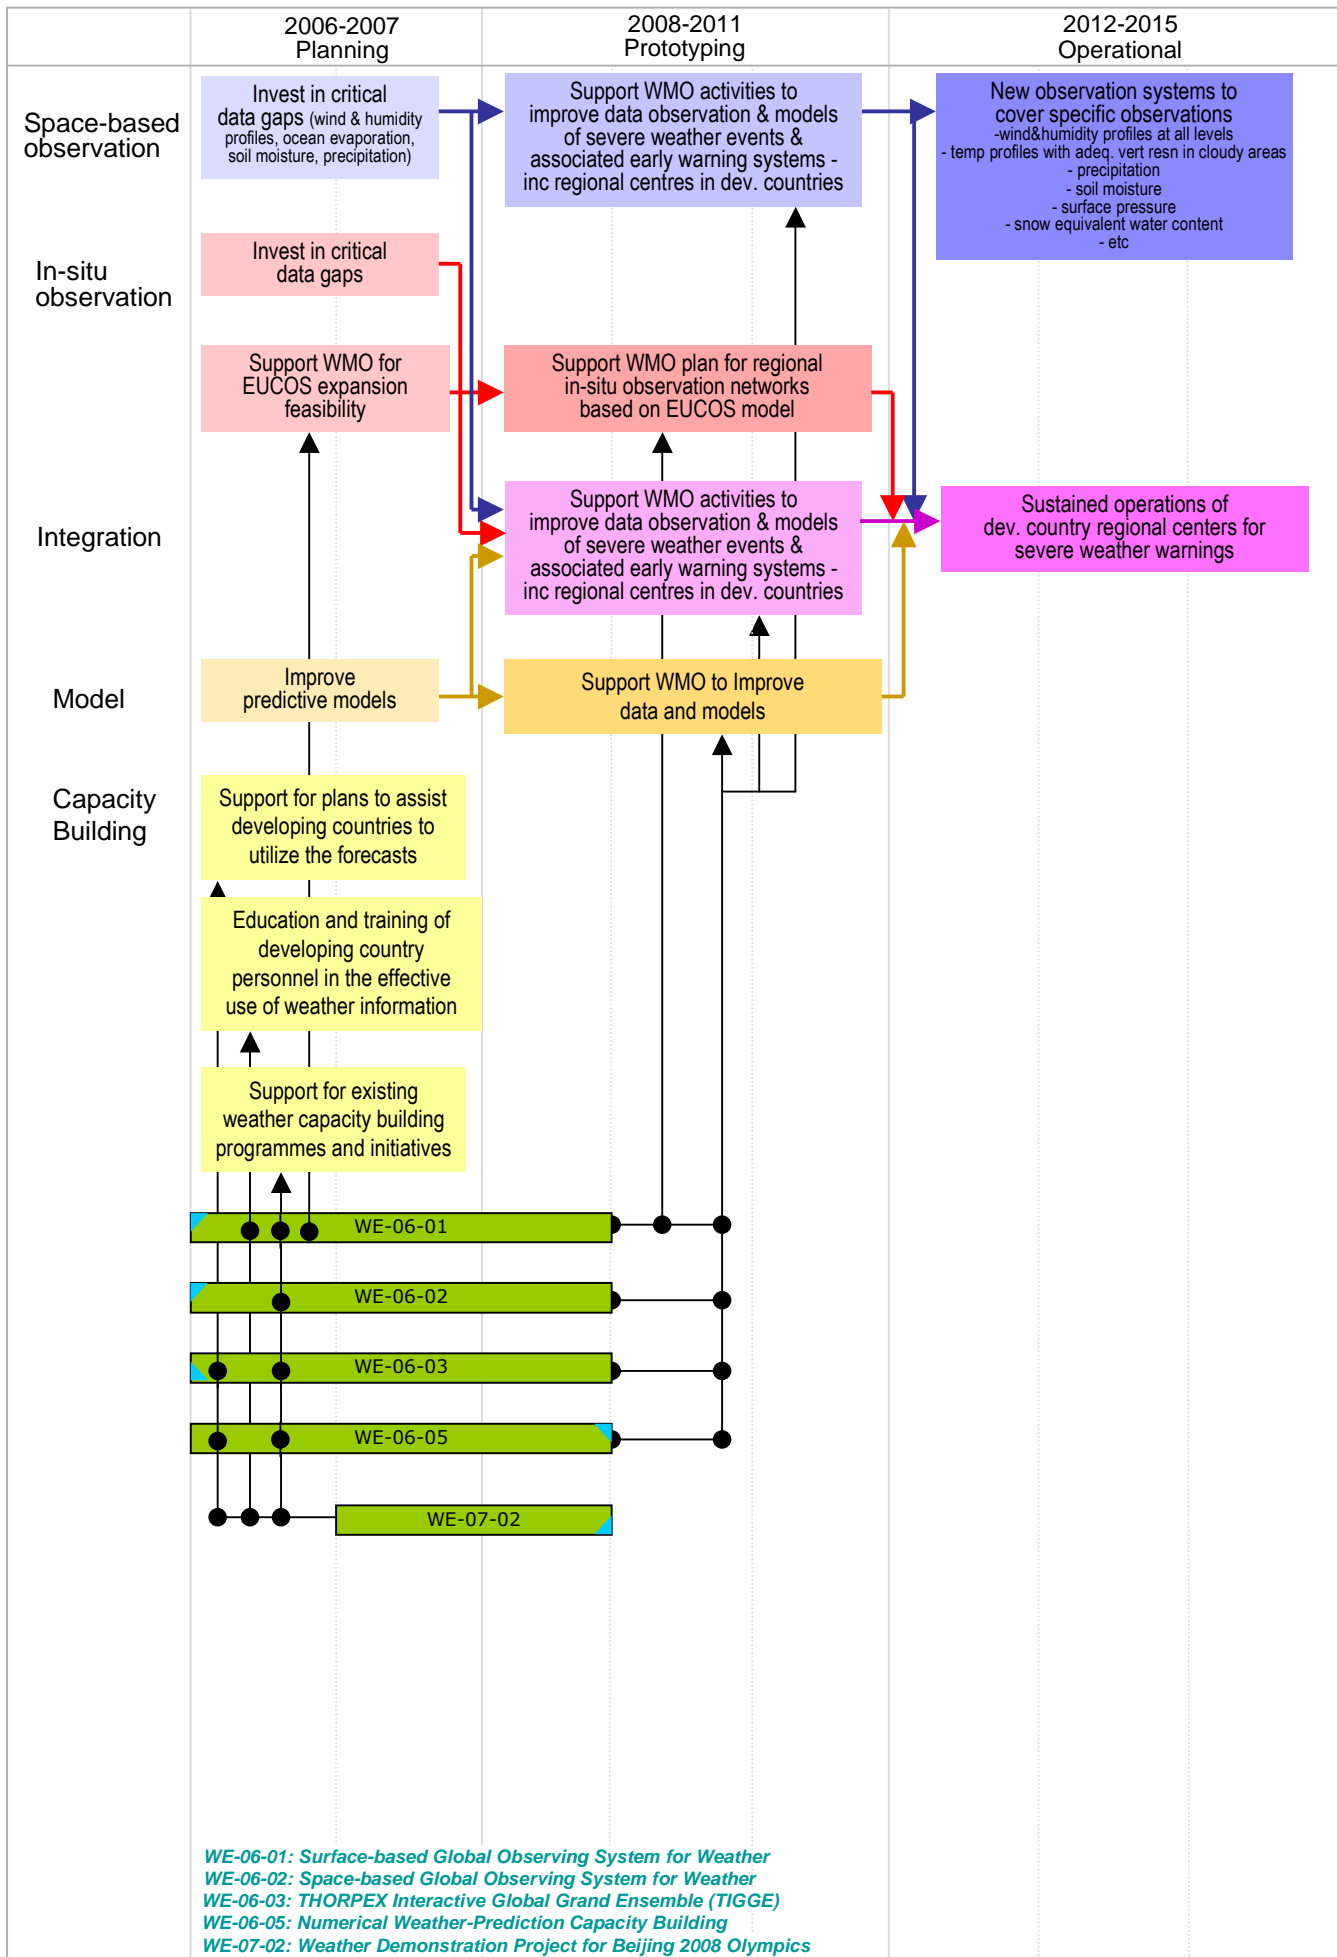

- ✓ It is two level roadmap (Target and Tasks) and the linkage of targets and task is shown.
- ✓ GEOSS Implementation Plan Reference Document 2 year, 6 year and 10 year targets are categorized for space-based observation, in-situ observation, integration, products, models, etc.
- ✓ Transition and evaluation of task is also given, with task progress shown in three colors (green: progressing well, yellow: progressing with some issue, such as delay in schedule, red: no progress or no report)

■ **The task-level roadmap is based upon the the following information;**

- i. **Linkage of targets and tasks** (Source: 2007-2009 Work Plan Progress Report, GEO IV)
- ii. **Progress of each task** (Source: 2007-2009 Work Plan Progress Report, GEO IV)
- iii. **Transition of tasks** (Source: Director's Note on the Work Plan, GEO III)
- iv. **Governing committee of each task** (Source: task sheet)

This GEOSS roadmap was prepared by Japan Aerospace Exploration Agency (JAXA) and Mitsubishi Research Institute, Inc. (MRI) on behalf of ADC.

GEOSS IP Targets - Disaster

GEOSS IP Targets - Health

GEOSS IP Targets - Energy

GEOSS IP Targets - Climate(1/2)

GEOSS IP Targets - Climate(2/2)

GEOSS IP Targets - Water(1/2)

GEOSS IP Targets - Water(2/2)

GEOSS IP Targets - Weather

GEOSS IP Targets - Ecosystem

GEOSS IP Targets - Agriculture