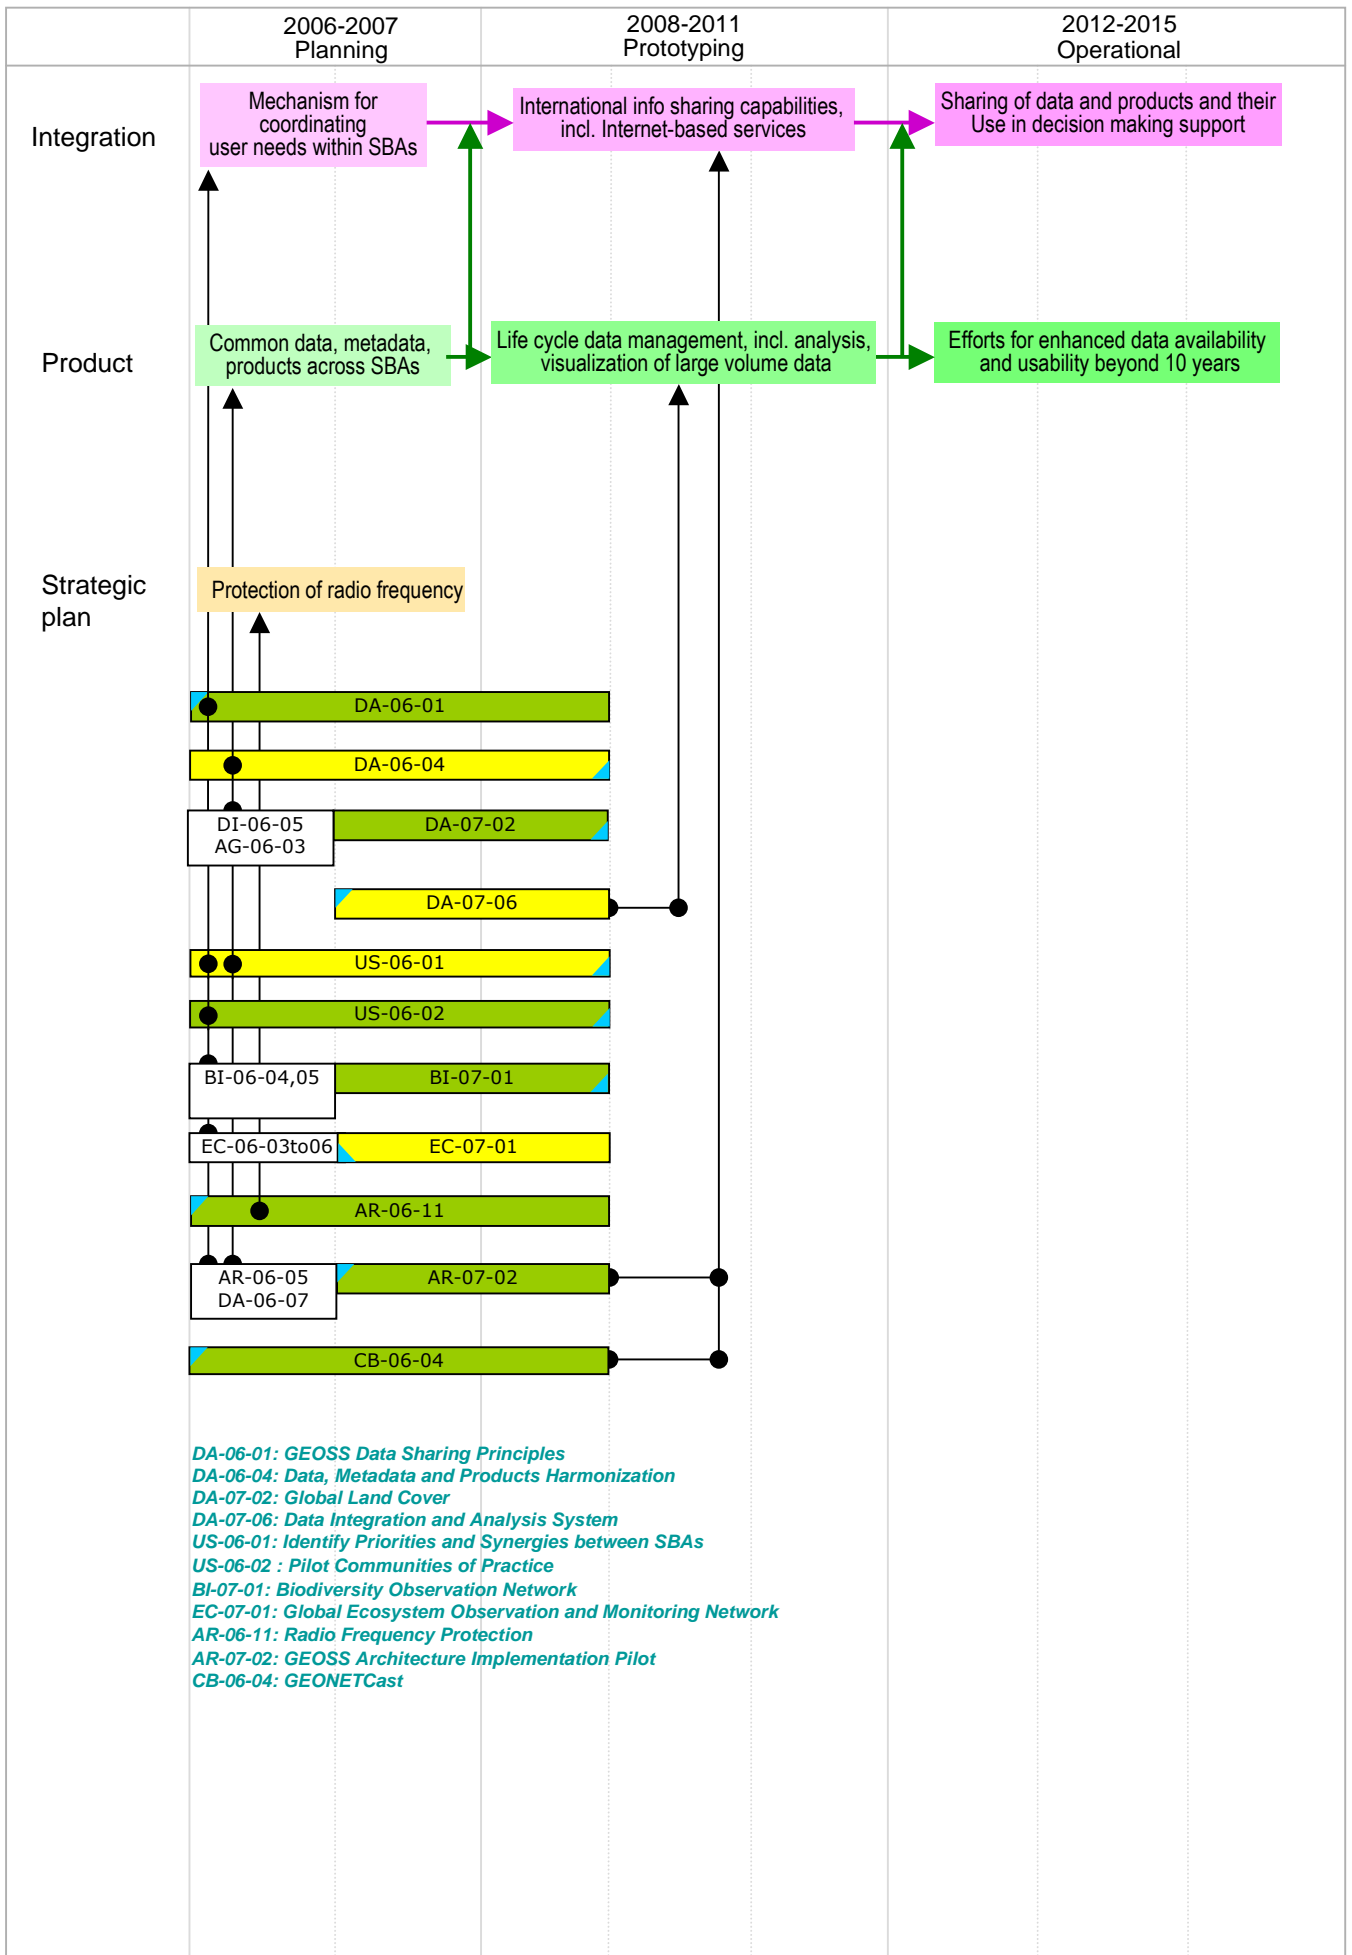

GEOSS IP Targets – Data & Users