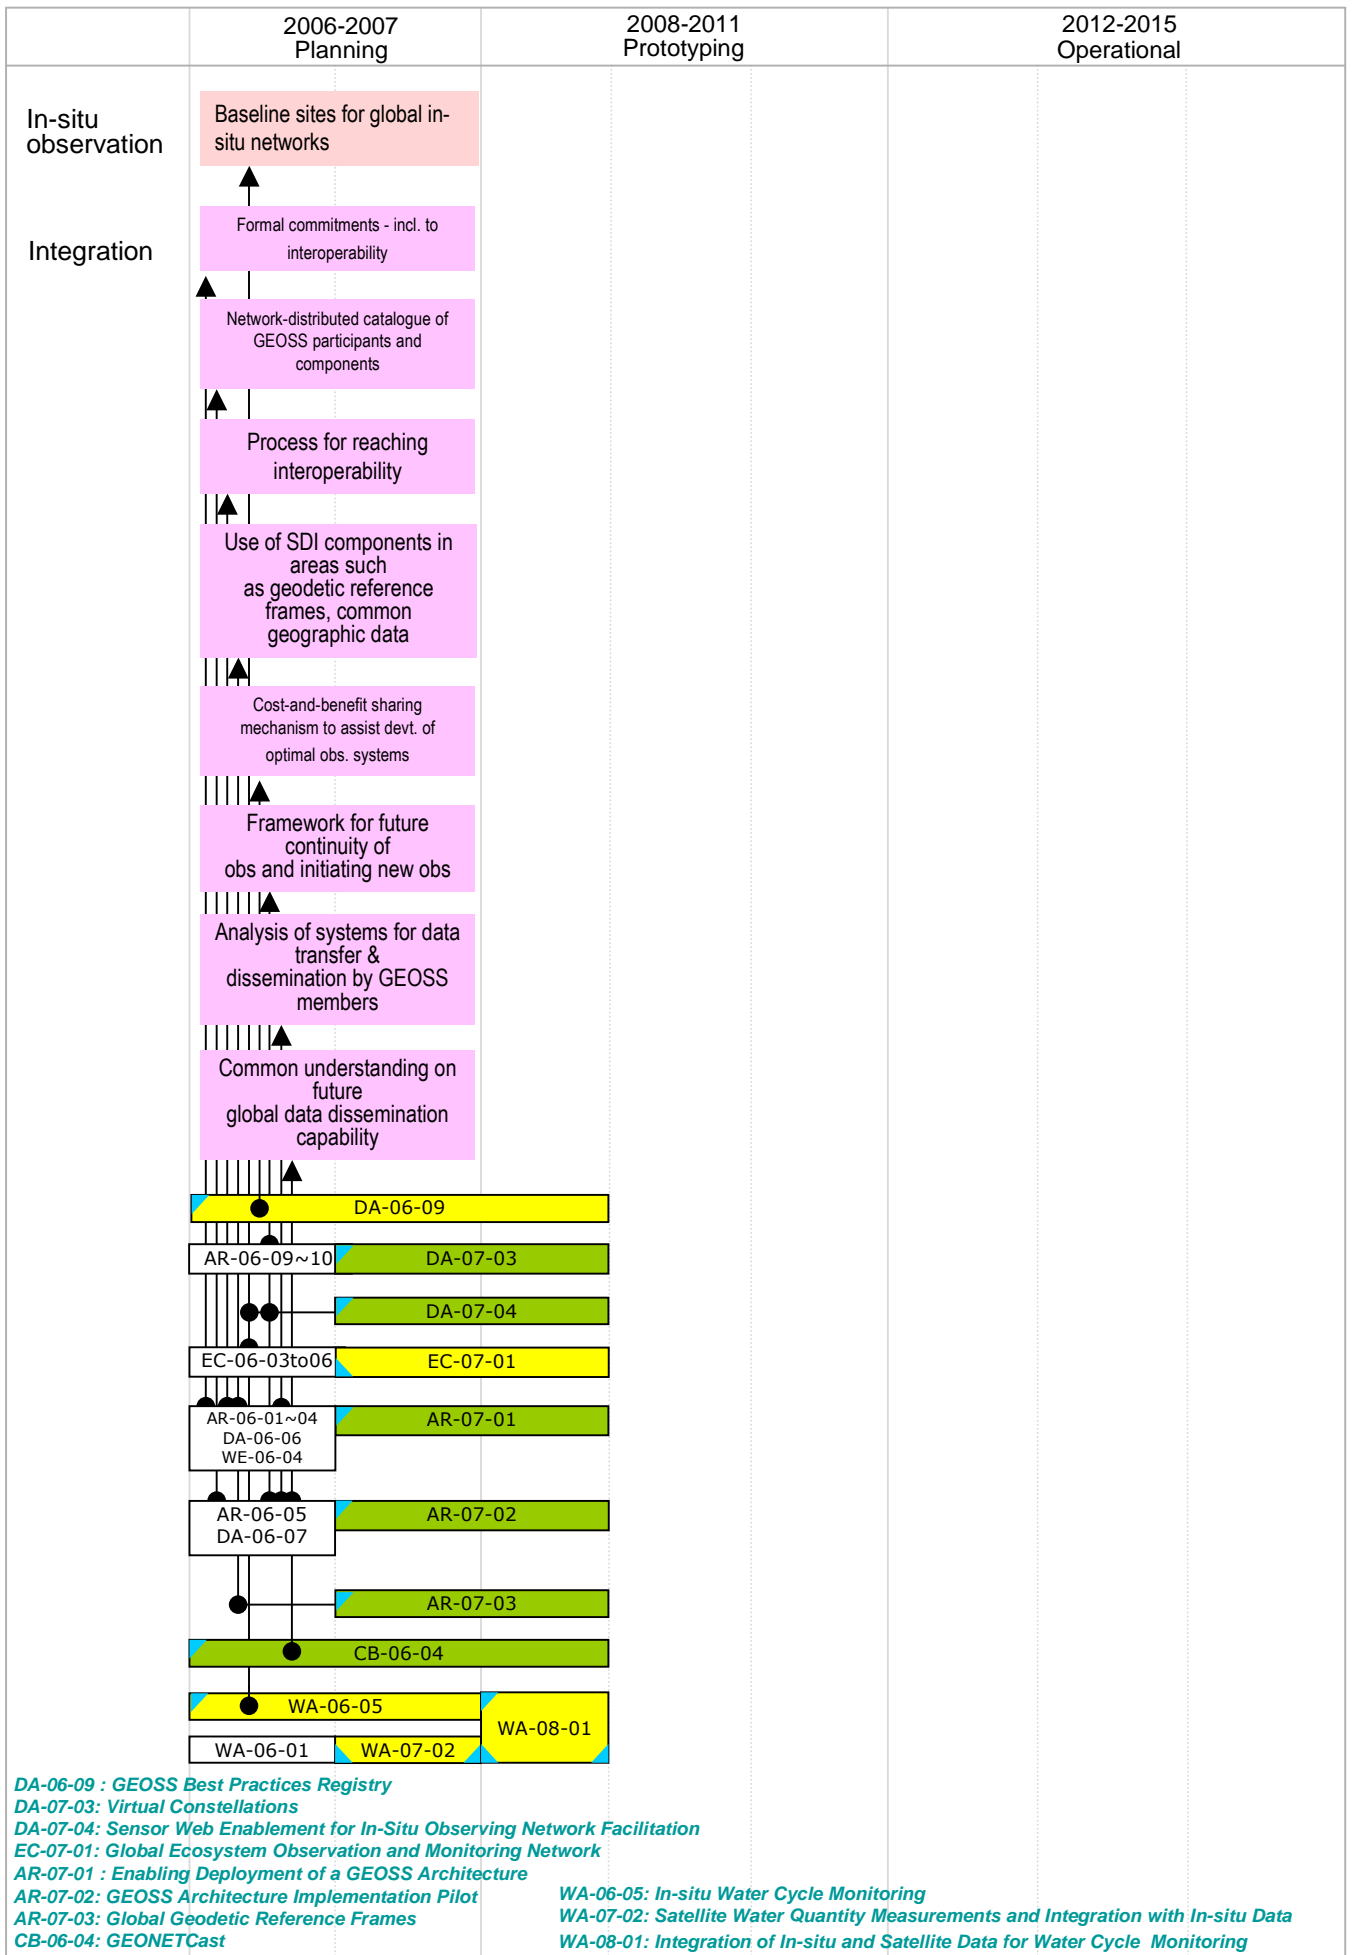

GEOSS IP Targets - Architecture