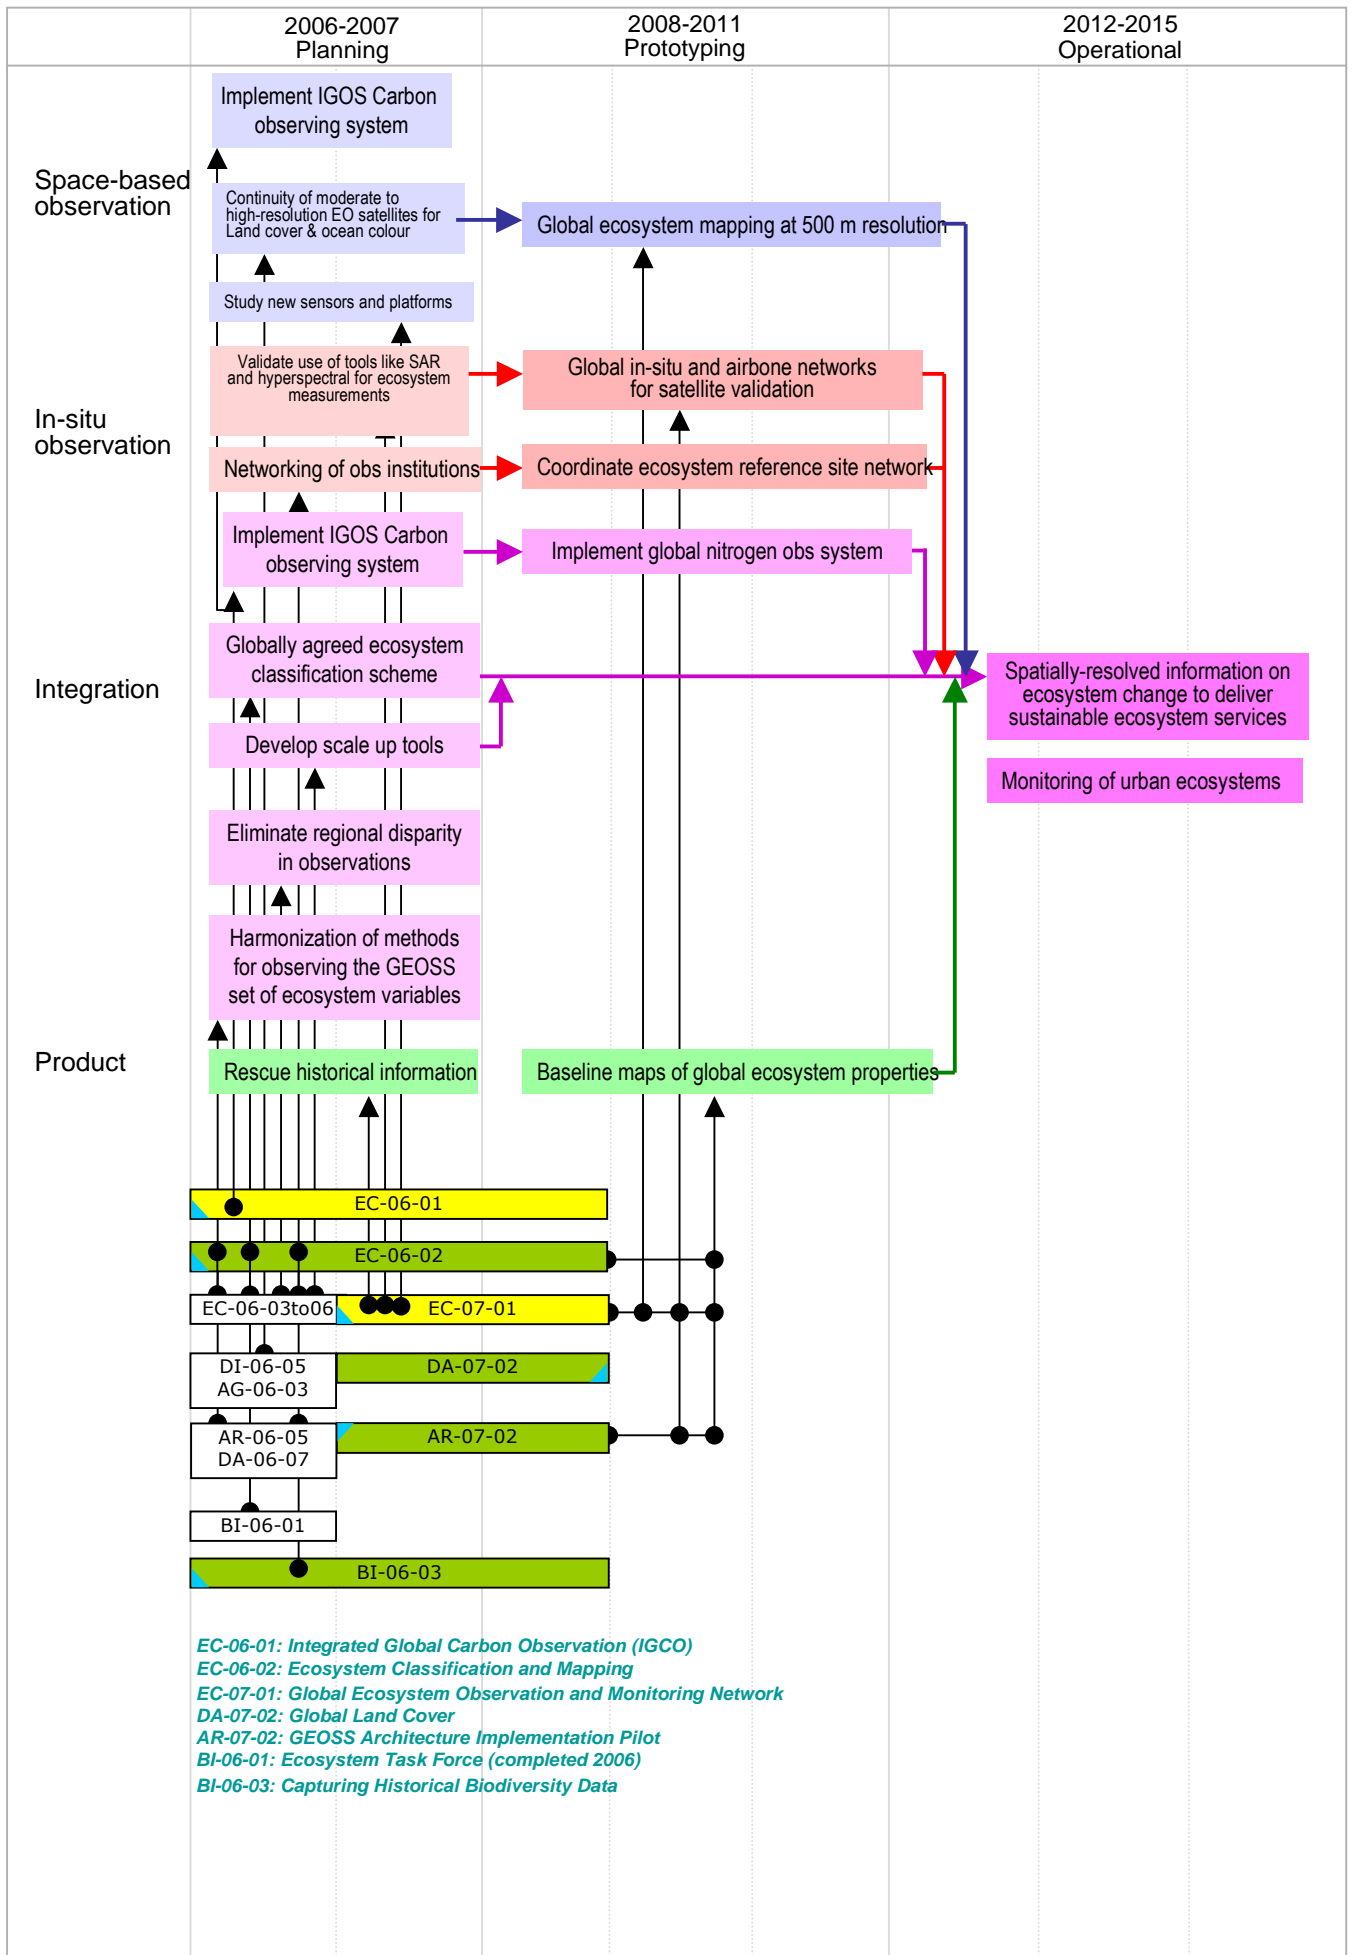

- ✓ It is two level roadmap (Target and Tasks) and the linkage of targets and task is shown.
- ✓ GEOSS Implementation Plan Reference Document 2 year, 6 year and 10 year targets are categorized for space-based observation, in-situ observation, integration, products, models, etc.
- ✓ Transition and evaluation of task is also given, with task progress shown in three colors (green: progressing well, yellow: progressing with some issue, such as delay in schedule, red: no progress or no report)

■ **The task-level roadmap is based upon the the following information;**

- i. **Linkage of targets and tasks** (Source: 2007-2009 Work Plan Progress Report, GEO IV)
- ii. **Progress of each task** (Source: 2007-2009 Work Plan Progress Report, GEO IV)
- iii. **Transition of tasks** (Source: Director's Note on the Work Plan, GEO III)
- iv. **Governing committee of each task** (Source: task sheet)

This GEOSS roadmap was prepared by Japan Aerospace Exploration Agency (JAXA) and Mitsubishi Research Institute, Inc. (MRI) on behalf of ADC.

GEOSS IP Targets - Disaster

GEOSS IP Targets - Health

GEOSS IP Targets - Energy

GEOSS IP Targets - Climate(1/2)

GEOSS IP Targets - Climate(2/2)

GEOSS IP Targets - Water(1/2)

GEOSS IP Targets - Water(2/2)

GEOSS IP Targets - Weather

GEOSS IP Targets - Ecosystem

GEOSS IP Targets - Agriculture