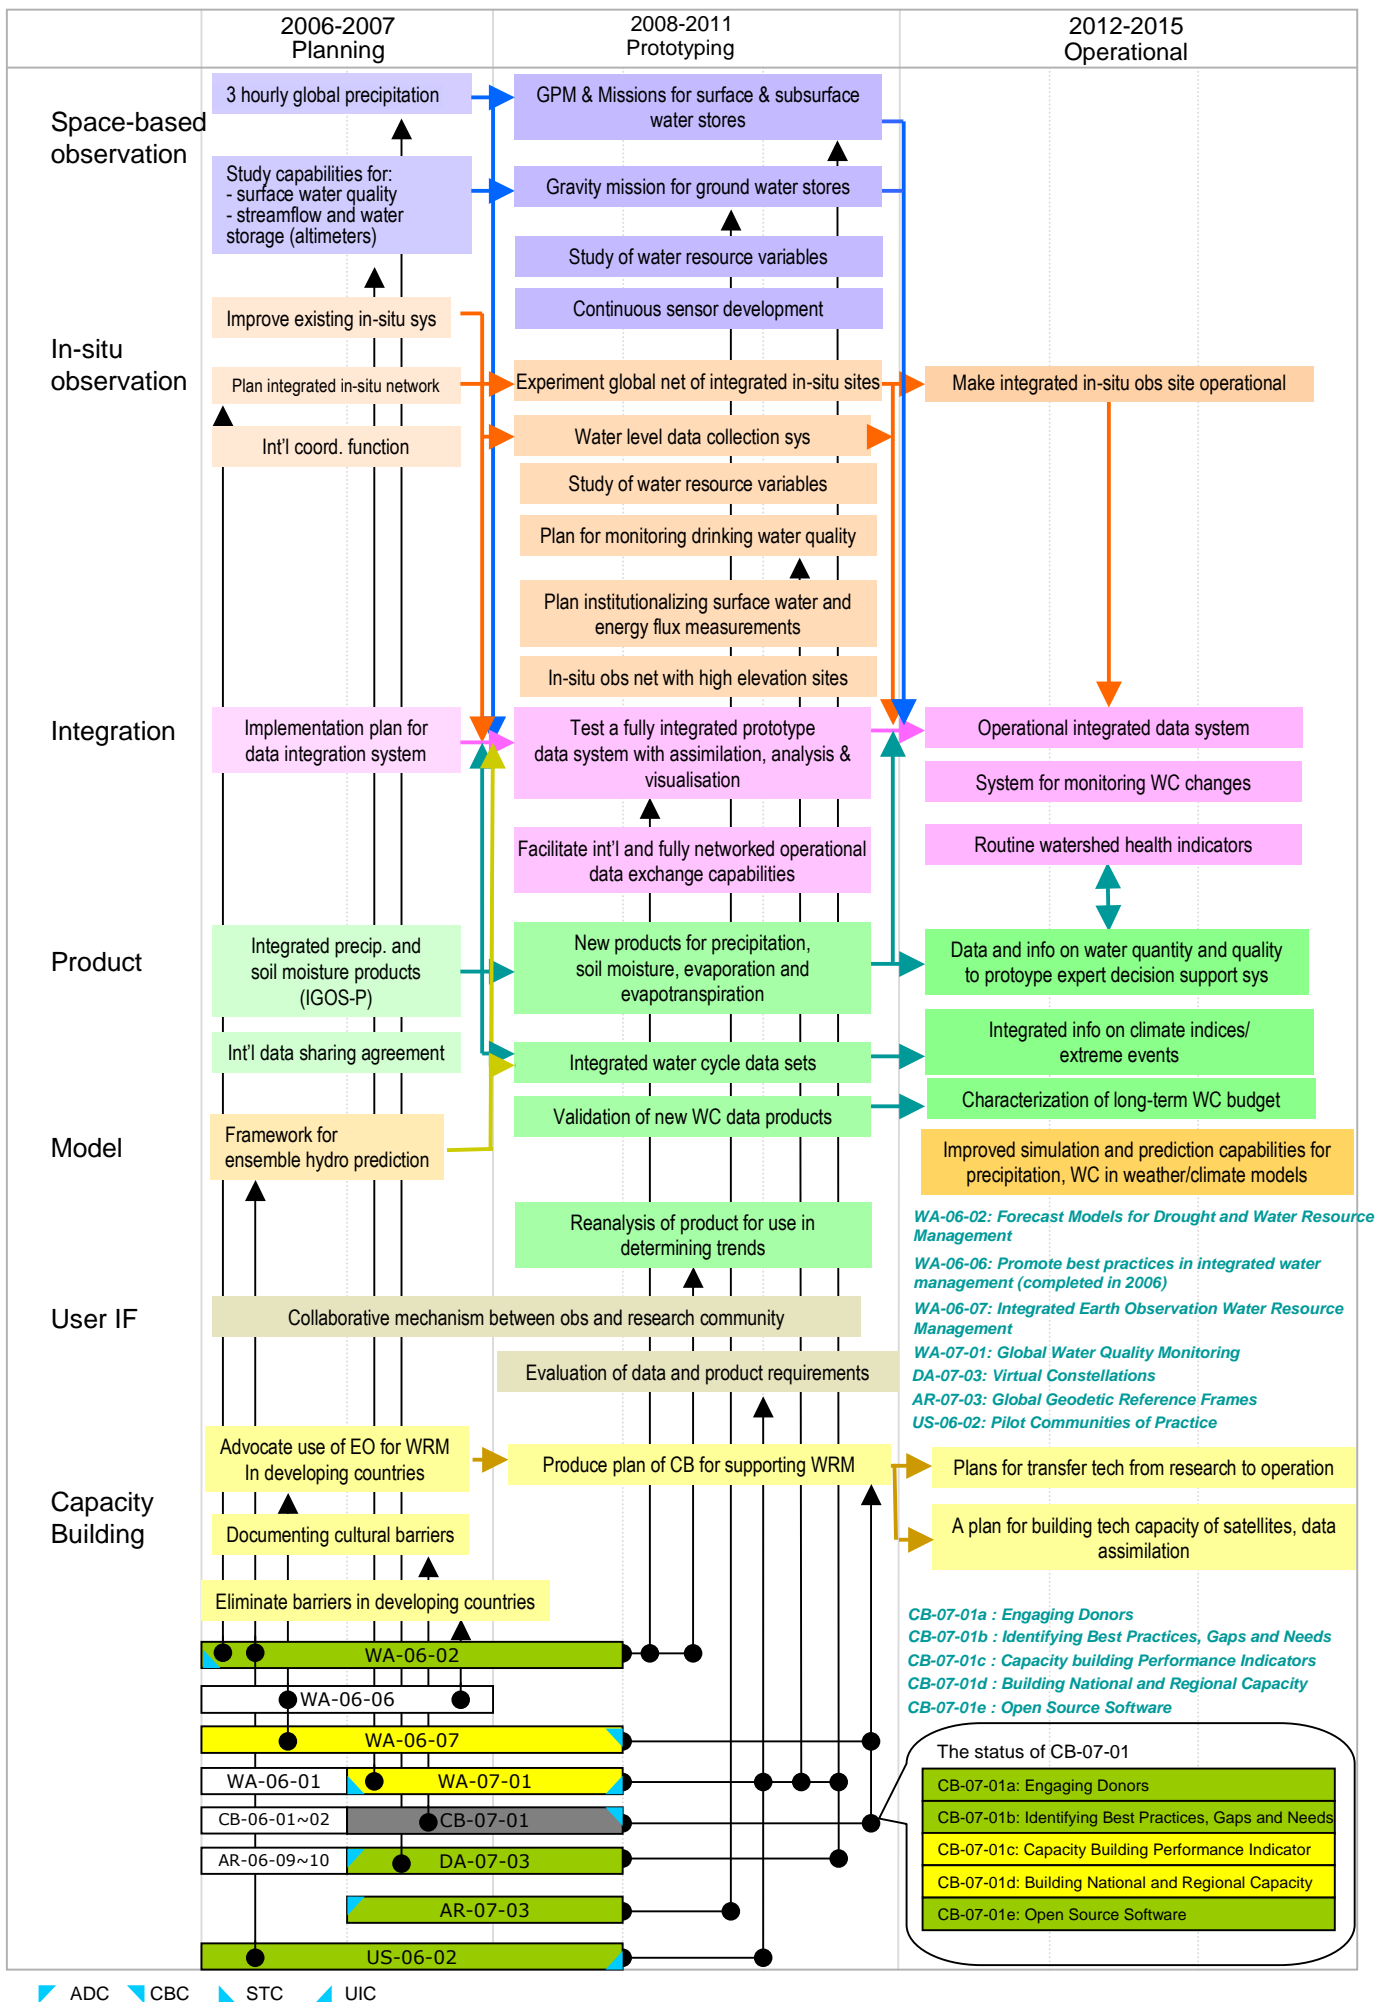

- ✓ It is two level roadmap (Target and Tasks) and the linkage of targets and task is shown.
- ✓ GEOSS Implementation Plan Reference Document 2 year, 6 year and 10 year targets are categorized for space-based observation, in-situ observation, integration, products, models, etc.
- ✓ Transition and evaluation of task is also given, with task progress shown in three colors (green: progressing well, yellow: progressing with some issue, such as delay in schedule, red: no progress or no report)

■ **The task-level roadmap is based upon the the following information;**

- i. **Linkage of targets and tasks** (Source: 2007-2009 Work Plan Progress Report, GEO IV)
- ii. **Progress of each task** (Source: 2007-2009 Work Plan Progress Report, GEO IV)
- iii. **Transition of tasks** (Source: Director's Note on the Work Plan, GEO III)
- iv. **Governing committee of each task** (Source: task sheet)

This GEOSS roadmap was prepared by Japan Aerospace Exploration Agency (JAXA) and Mitsubishi Research Institute, Inc. (MRI) on behalf of ADC.

GEOSS IP Targets - Disaster

GEOSS IP Targets - Health

GEOSS IP Targets - Energy

GEOSS IP Targets - Climate(1/2)

GEOSS IP Targets - Climate(2/2)

GEOSS IP Targets - Water(1/2)

GEOSS IP Targets - Water(2/2)

GEOSS IP Targets - Weather

GEOSS IP Targets - Ecosystem

GEOSS IP Targets - Agriculture