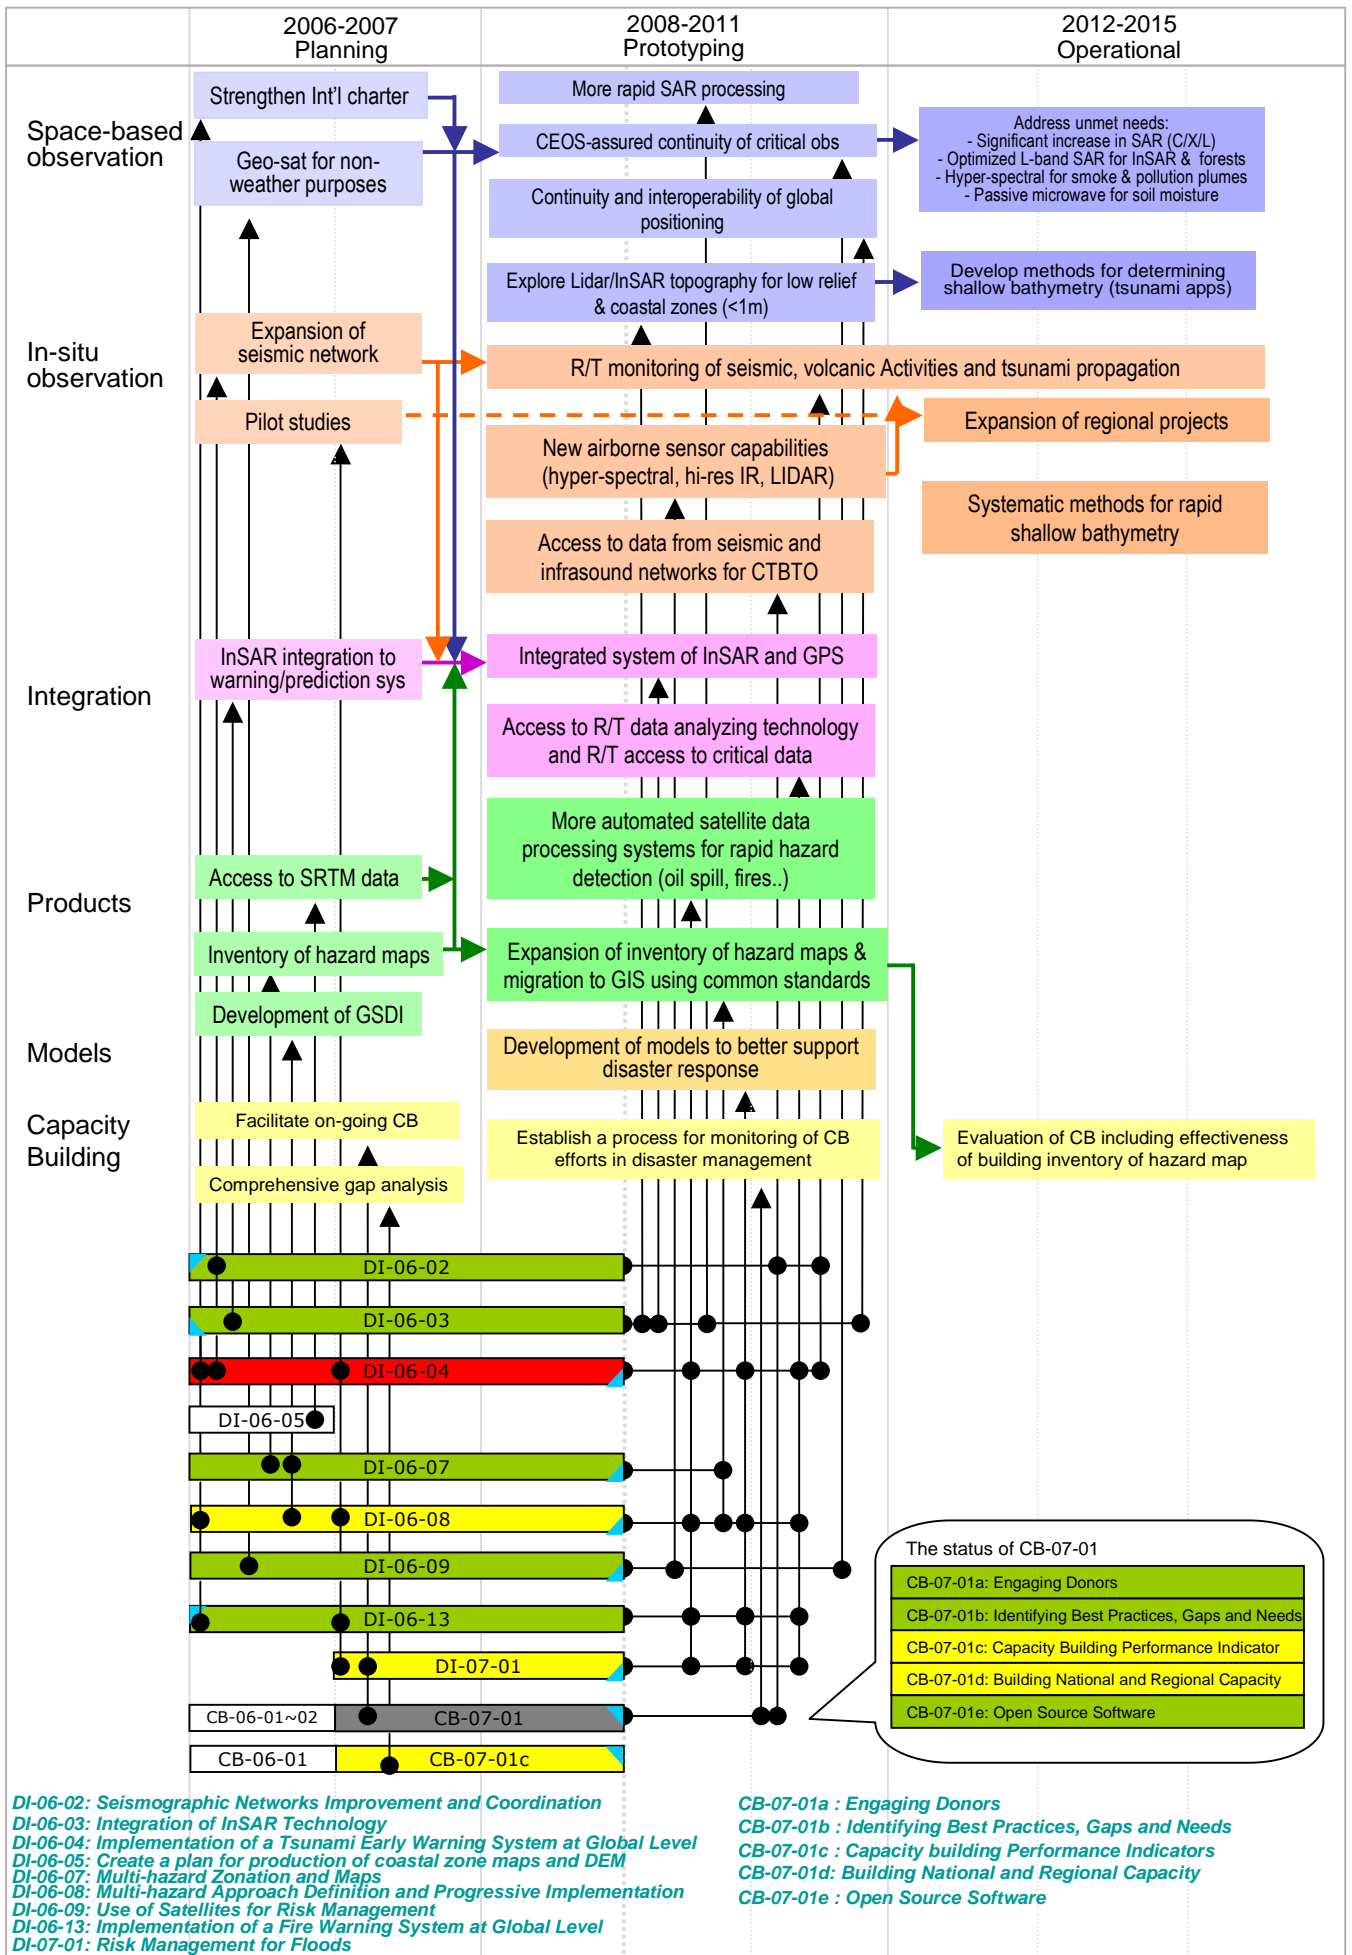

GEOSS Roadmap

*-GEOSS 10 year Implementation Plan targets,
GEO Work Plan tasks and their linkages-*

Draft
Version 0.5

September 2008

Architecture and Data Committee (ADC)

GEOSS Roadmap

■ **GEOSS roadmap has the following features;**

- ✓ It is two level roadmap (Target and Tasks) and the linkage of targets and task is shown.
- ✓ GEOSS Implementation Plan Reference Document 2 year, 6 year and 10 year targets are categorized for space-based observation, in-situ observation, integration, products, models, etc.
- ✓ Transition and evaluation of task is also given, with task progress shown in three colors (green: progressing well, yellow: progressing with some issue, such as delay in schedule, red: no progress or no report)

■ **The task-level roadmap is based upon the the following information;**

- i. **Linkage of targets and tasks** (Source: 2007-2009 Work Plan Progress Report, GEO IV)
- ii. **Progress of each task** (Source: 2007-2009 Work Plan Progress Report, GEO IV)
- iii. **Transition of tasks** (Source: Director's Note on the Work Plan, GEO III)
- iv. **Governing committee of each task** (Source: task sheet)

This GEOSS roadmap was prepared by Japan Aerospace Exploration Agency (JAXA) and Mitsubishi Research Institute, Inc. (MRI) on behalf of ADC.

GEOSS IP Targets - Disaster

GEOSS IP Targets - Health

GEOSS IP Targets - Energy