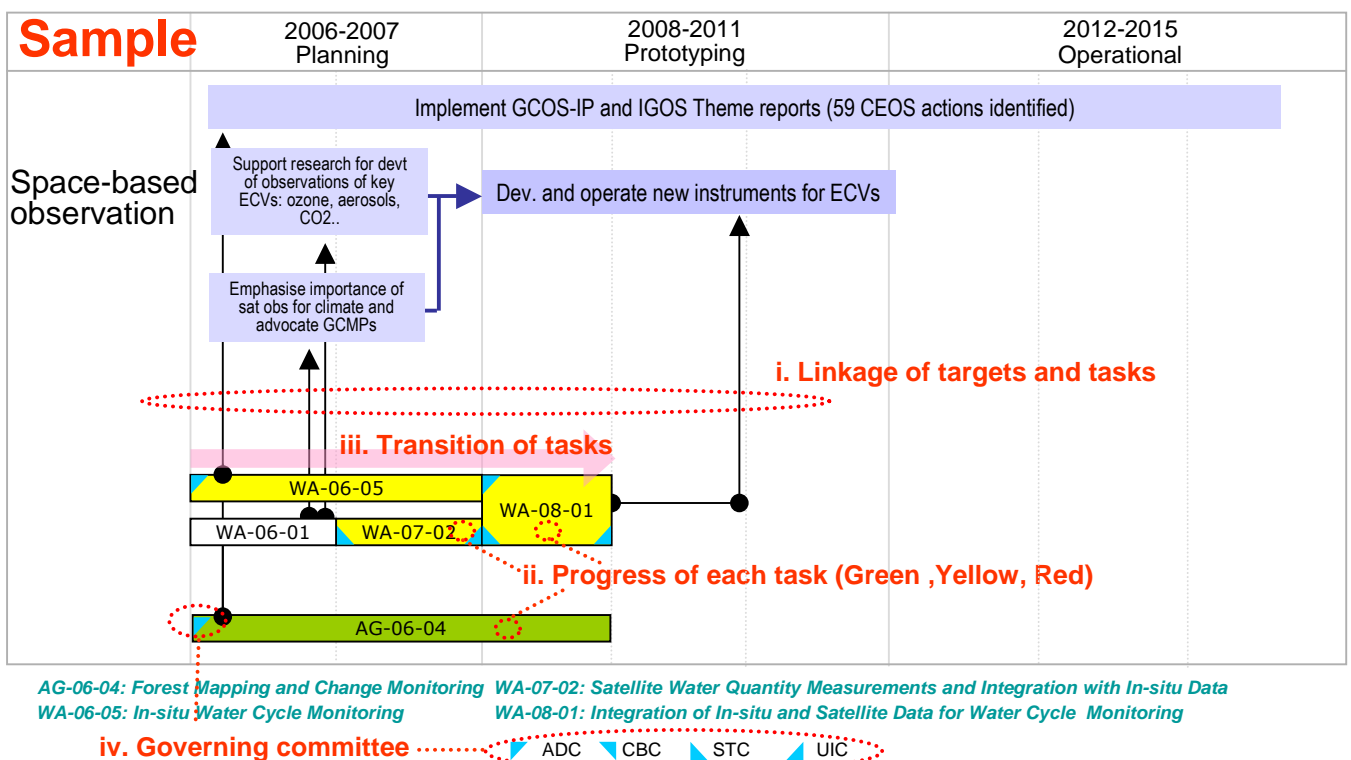

GEOSS Roadmap

*-GEOSS 10 year Implementation Plan targets,
GEO Work Plan tasks and their linkages-*

Draft
Version 0.5

September 2008

Architecture and Data Committee (ADC)

GEOSS Roadmap

■ **GEOSS roadmap has the following features;**

- ✓ It is two level roadmap (Target and Tasks) and the linkage of targets and task is shown.
- ✓ GEOSS Implementation Plan Reference Document 2 year, 6 year and 10 year targets are categorized for space-based observation, in-situ observation, integration, products, models, etc.
- ✓ Transition and evaluation of task is also given, with task progress shown in three colors (green: progressing well, yellow: progressing with some issue, such as delay in schedule, red: no progress or no report)

■ **The task-level roadmap is based upon the the following information;**

- i. **Linkage of targets and tasks** (Source: 2007-2009 Work Plan Progress Report, GEO IV)
- ii. **Progress of each task** (Source: 2007-2009 Work Plan Progress Report, GEO IV)
- iii. **Transition of tasks** (Source: Director's Note on the Work Plan, GEO III)
- iv. **Governing committee of each task** (Source: task sheet)