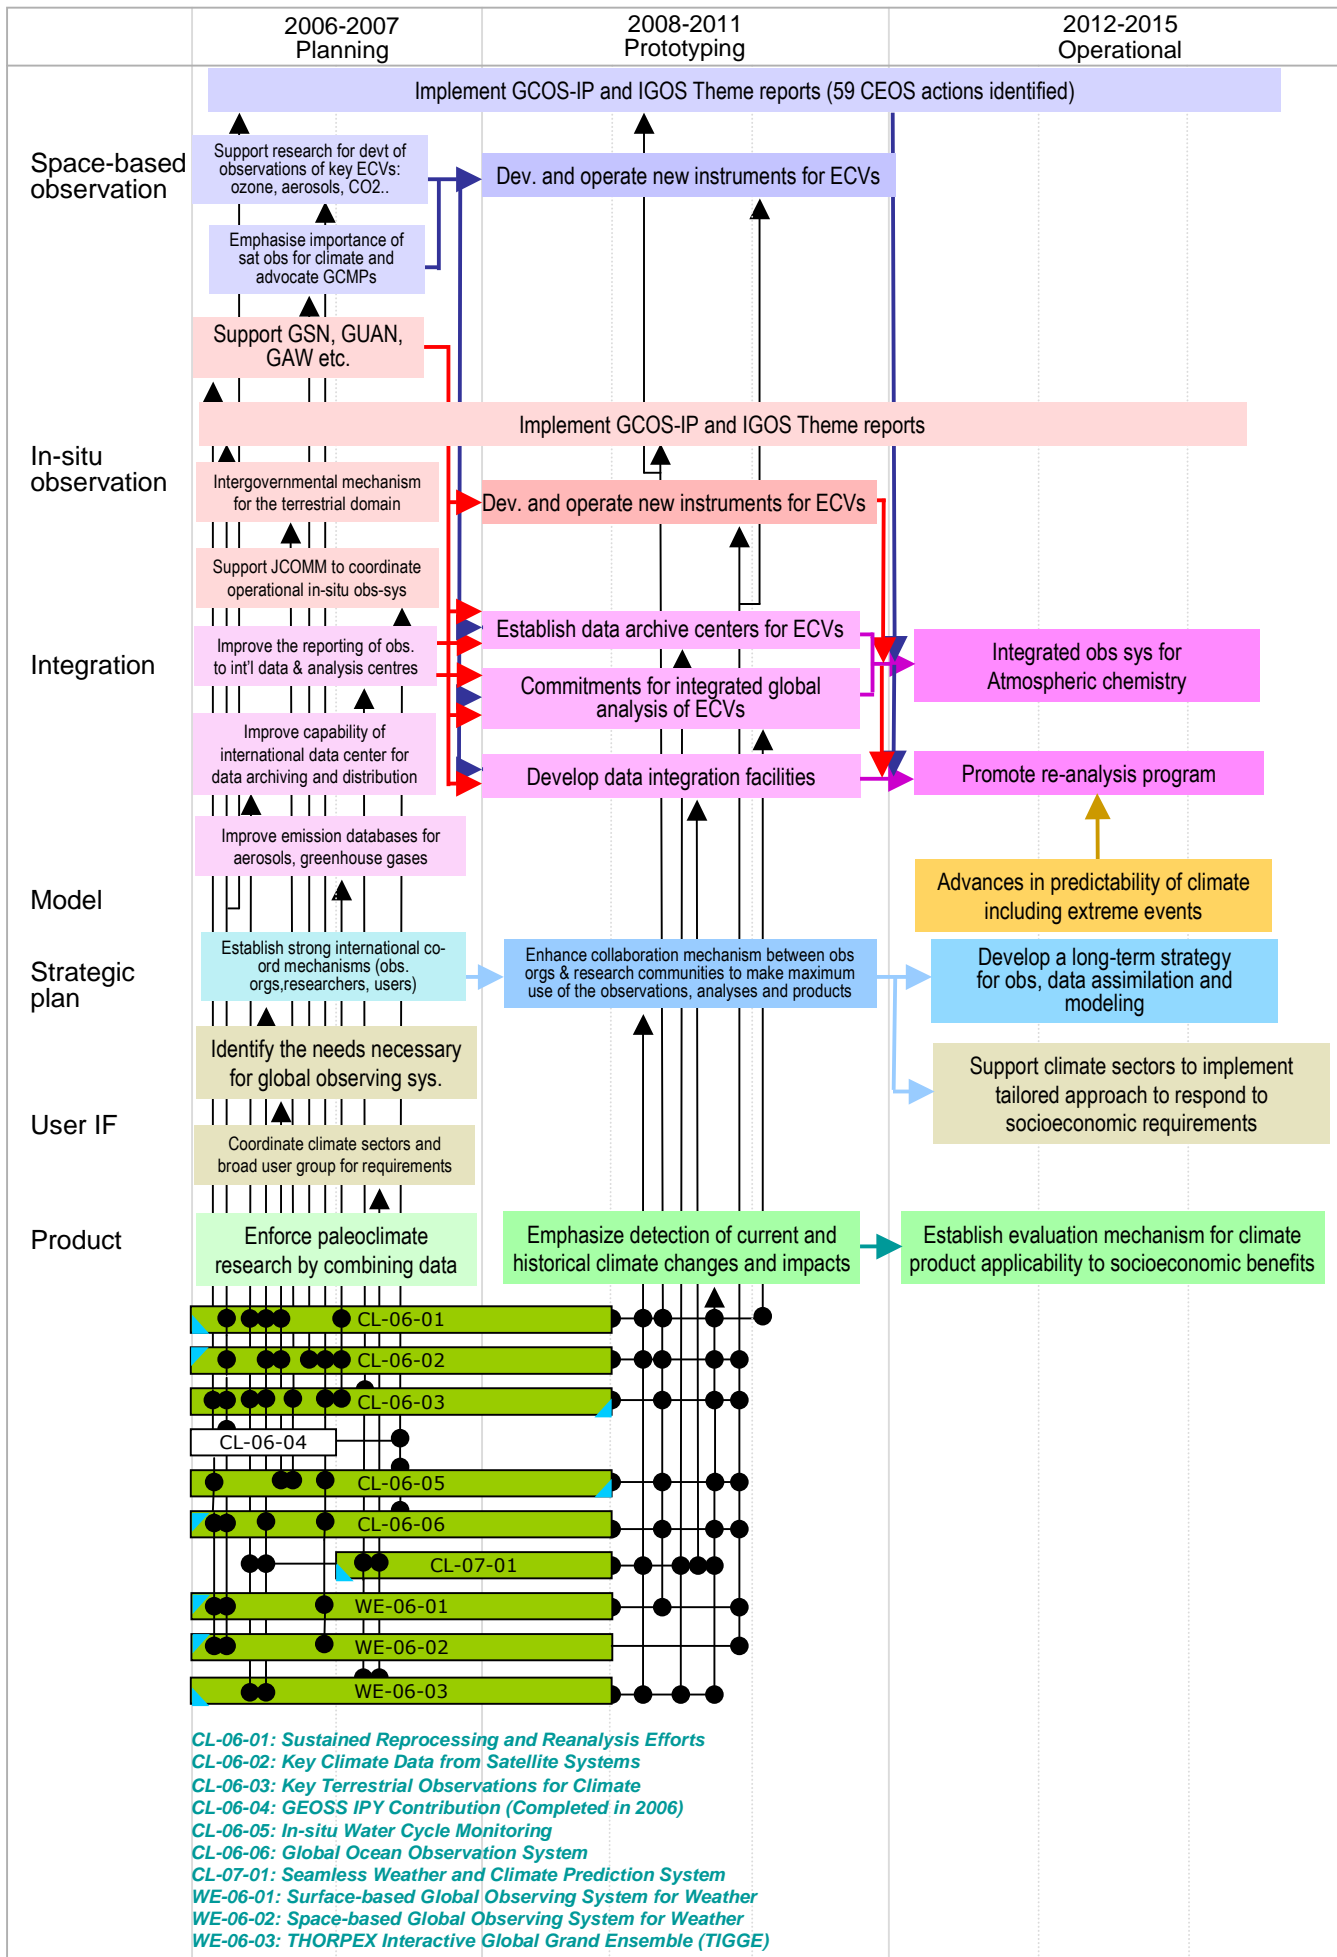

- ✓ It is two level roadmap (Target and Tasks) and the linkage of targets and task is shown.
- ✓ GEOSS Implementation Plan Reference Document 2 year, 6 year and 10 year targets are categorized for space-based observation, in-situ observation, integration, products, models, etc.
- ✓ Transition and evaluation of task is also given, with task progress shown in three colors (green: progressing well, yellow: progressing with some issue, such as delay in schedule, red: no progress or no report)

■ **The task-level roadmap is based upon the the following information;**

- i. **Linkage of targets and tasks** (Source: 2007-2009 Work Plan Progress Report, GEO IV)
- ii. **Progress of each task** (Source: 2007-2009 Work Plan Progress Report, GEO IV)
- iii. **Transition of tasks** (Source: Director's Note on the Work Plan, GEO III)
- iv. **Governing committee of each task** (Source: task sheet)

This GEOSS roadmap was prepared by Japan Aerospace Exploration Agency (JAXA) and Mitsubishi Research Institute, Inc. (MRI) on behalf of ADC.

GEOSS IP Targets - Disaster

GEOSS IP Targets - Health

GEOSS IP Targets - Energy

GEOSS IP Targets - Climate(1/2)

GEOSS IP Targets - Climate(2/2)

GEOSS IP Targets - Water(1/2)

GEOSS IP Targets - Water(2/2)

GEOSS IP Targets - Weather

GEOSS IP Targets - Ecosystem

GEOSS IP Targets - Agriculture