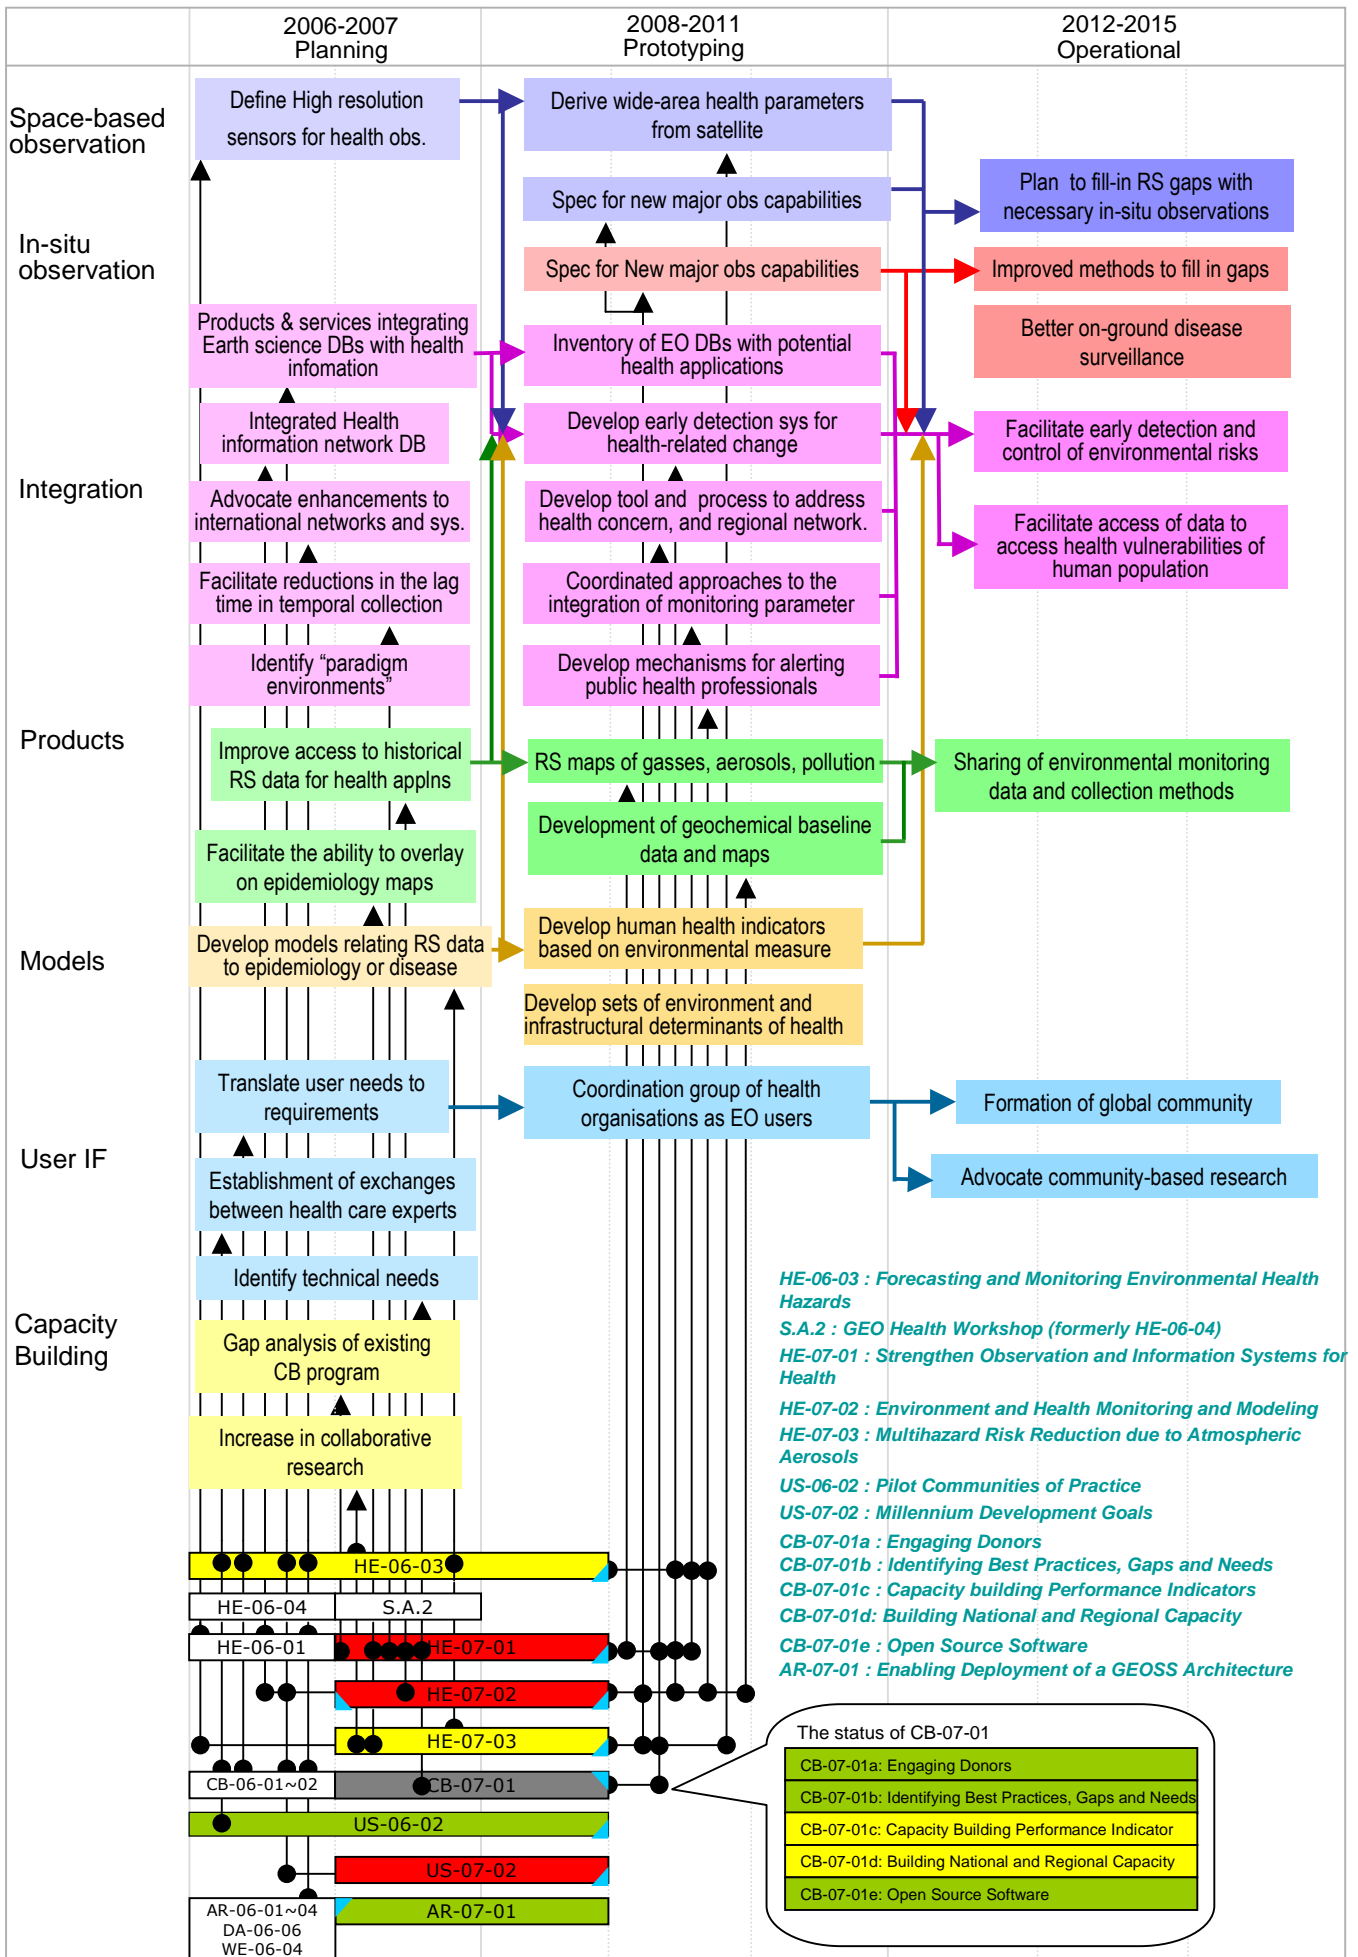

GEOSS Roadmap

*-GEOSS 10 year Implementation Plan targets,
GEO Work Plan tasks and their linkages-*

Draft
Version 0.5

September 2008

Architecture and Data Committee (ADC)

GEOSS Roadmap

■ **GEOSS roadmap has the following features;**

- ✓ It is two level roadmap (Target and Tasks) and the linkage of targets and task is shown.
- ✓ GEOSS Implementation Plan Reference Document 2 year, 6 year and 10 year targets are categorized for space-based observation, in-situ observation, integration, products, models, etc.
- ✓ Transition and evaluation of task is also given, with task progress shown in three colors (green: progressing well, yellow: progressing with some issue, such as delay in schedule, red: no progress or no report)

■ **The task-level roadmap is based upon the the following information;**

- i. **Linkage of targets and tasks** (Source: 2007-2009 Work Plan Progress Report, GEO IV)
- ii. **Progress of each task** (Source: 2007-2009 Work Plan Progress Report, GEO IV)
- iii. **Transition of tasks** (Source: Director's Note on the Work Plan, GEO III)
- iv. **Governing committee of each task** (Source: task sheet)

This GEOSS roadmap was prepared by Japan Aerospace Exploration Agency (JAXA) and Mitsubishi Research Institute, Inc. (MRI) on behalf of ADC.

GEOSS IP Targets - Disaster

GEOSS IP Targets - Health

GEOSS IP Targets - Energy