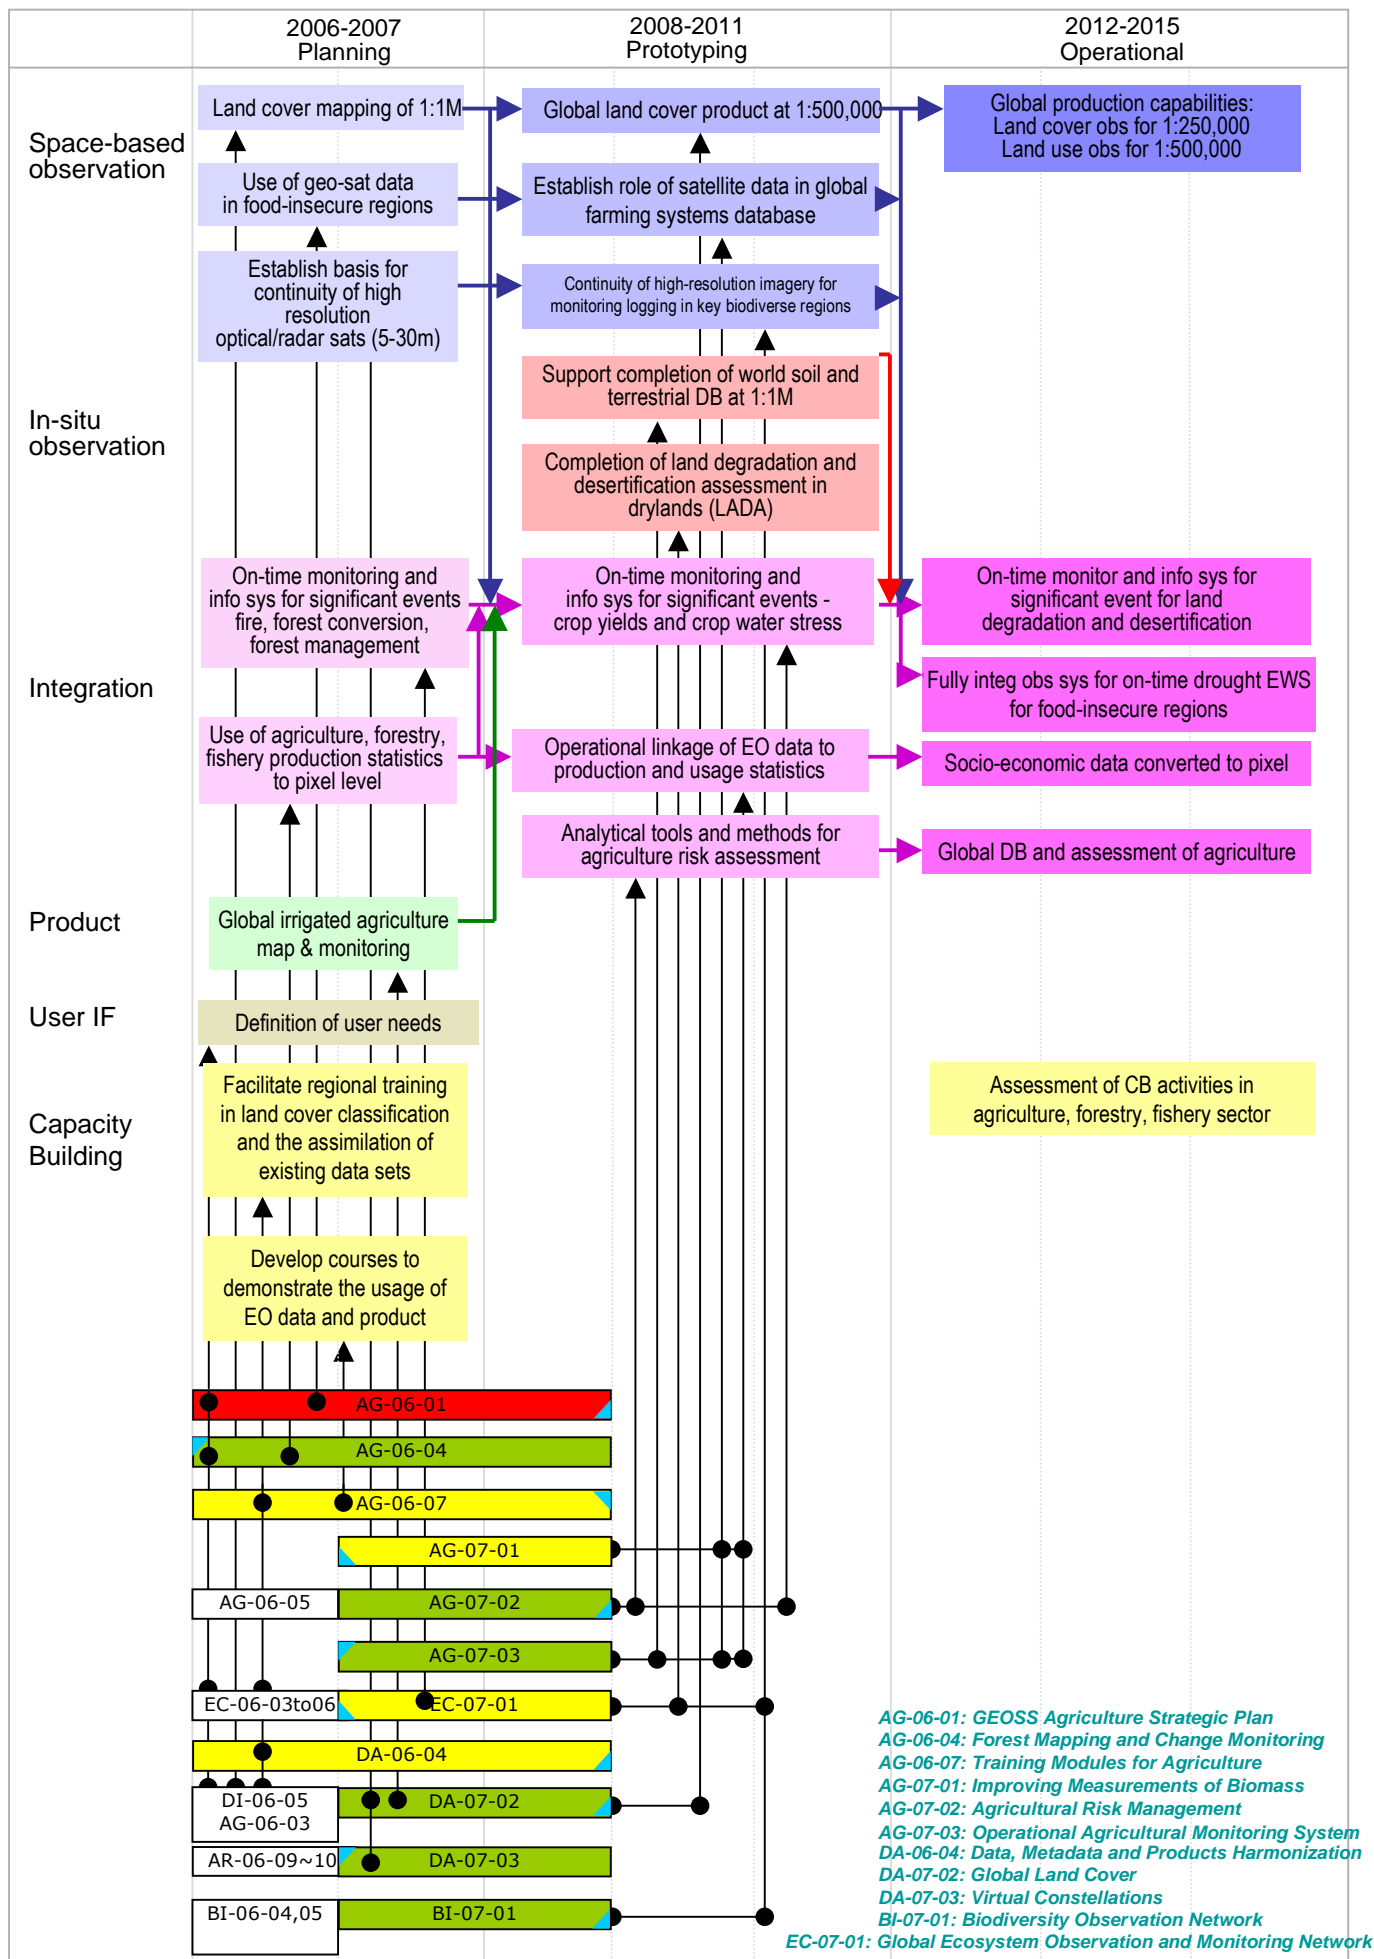

- ✓ It is two level roadmap (Target and Tasks) and the linkage of targets and task is shown.
- ✓ GEOSS Implementation Plan Reference Document 2 year, 6 year and 10 year targets are categorized for space-based observation, in-situ observation, integration, products, models, etc.
- ✓ Transition and evaluation of task is also given, with task progress shown in three colors (green: progressing well, yellow: progressing with some issue, such as delay in schedule, red: no progress or no report)

■ **The task-level roadmap is based upon the the following information;**

- i. **Linkage of targets and tasks** (Source: 2007-2009 Work Plan Progress Report, GEO IV)
- ii. **Progress of each task** (Source: 2007-2009 Work Plan Progress Report, GEO IV)
- iii. **Transition of tasks** (Source: Director's Note on the Work Plan, GEO III)
- iv. **Governing committee of each task** (Source: task sheet)

This GEOSS roadmap was prepared by Japan Aerospace Exploration Agency (JAXA) and Mitsubishi Research Institute, Inc. (MRI) on behalf of ADC.

GEOSS IP Targets - Disaster

GEOSS IP Targets - Health

GEOSS IP Targets - Energy

GEOSS IP Targets - Climate(1/2)

GEOSS IP Targets - Climate(2/2)

GEOSS IP Targets - Water(1/2)

GEOSS IP Targets - Water(2/2)

GEOSS IP Targets - Weather

GEOSS IP Targets - Ecosystem

GEOSS IP Targets - Agriculture