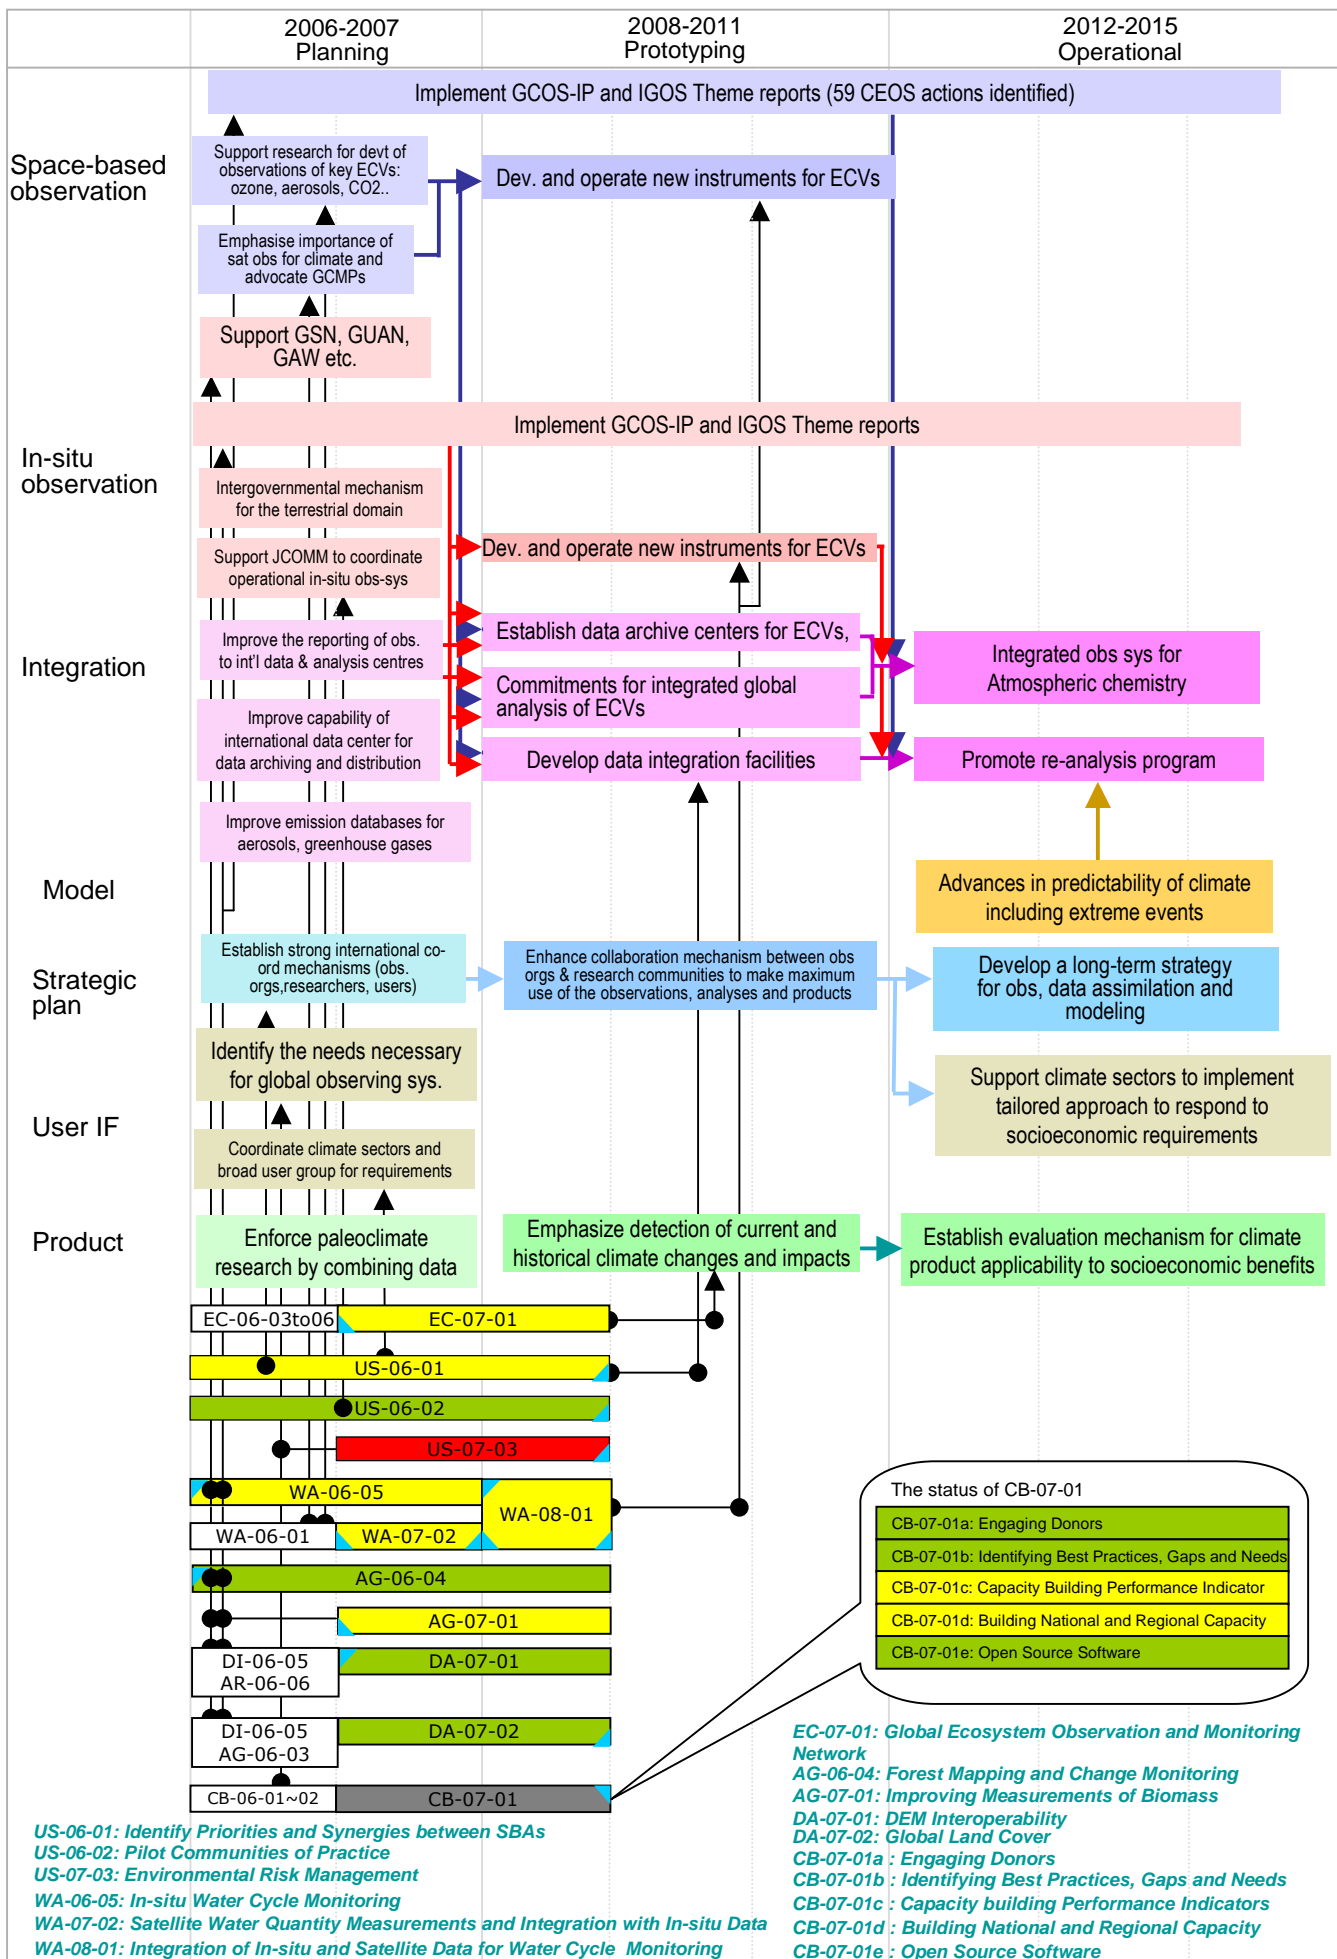

- ✓ It is two level roadmap (Target and Tasks) and the linkage of targets and task is shown.
- ✓ GEOSS Implementation Plan Reference Document 2 year, 6 year and 10 year targets are categorized for space-based observation, in-situ observation, integration, products, models, etc.
- ✓ Transition and evaluation of task is also given, with task progress shown in three colors (green: progressing well, yellow: progressing with some issue, such as delay in schedule, red: no progress or no report)

■ **The task-level roadmap is based upon the the following information;**

- i. **Linkage of targets and tasks** (Source: 2007-2009 Work Plan Progress Report, GEO IV)
- ii. **Progress of each task** (Source: 2007-2009 Work Plan Progress Report, GEO IV)
- iii. **Transition of tasks** (Source: Director's Note on the Work Plan, GEO III)
- iv. **Governing committee of each task** (Source: task sheet)

This GEOSS roadmap was prepared by Japan Aerospace Exploration Agency (JAXA) and Mitsubishi Research Institute, Inc. (MRI) on behalf of ADC.

GEOSS IP Targets - Disaster

GEOSS IP Targets - Health

GEOSS IP Targets - Energy

GEOSS IP Targets - Climate(1/2)

GEOSS IP Targets - Climate(2/2)

GEOSS IP Targets - Water(1/2)

GEOSS IP Targets - Water(2/2)

GEOSS IP Targets - Weather

GEOSS IP Targets - Ecosystem

GEOSS IP Targets - Agriculture