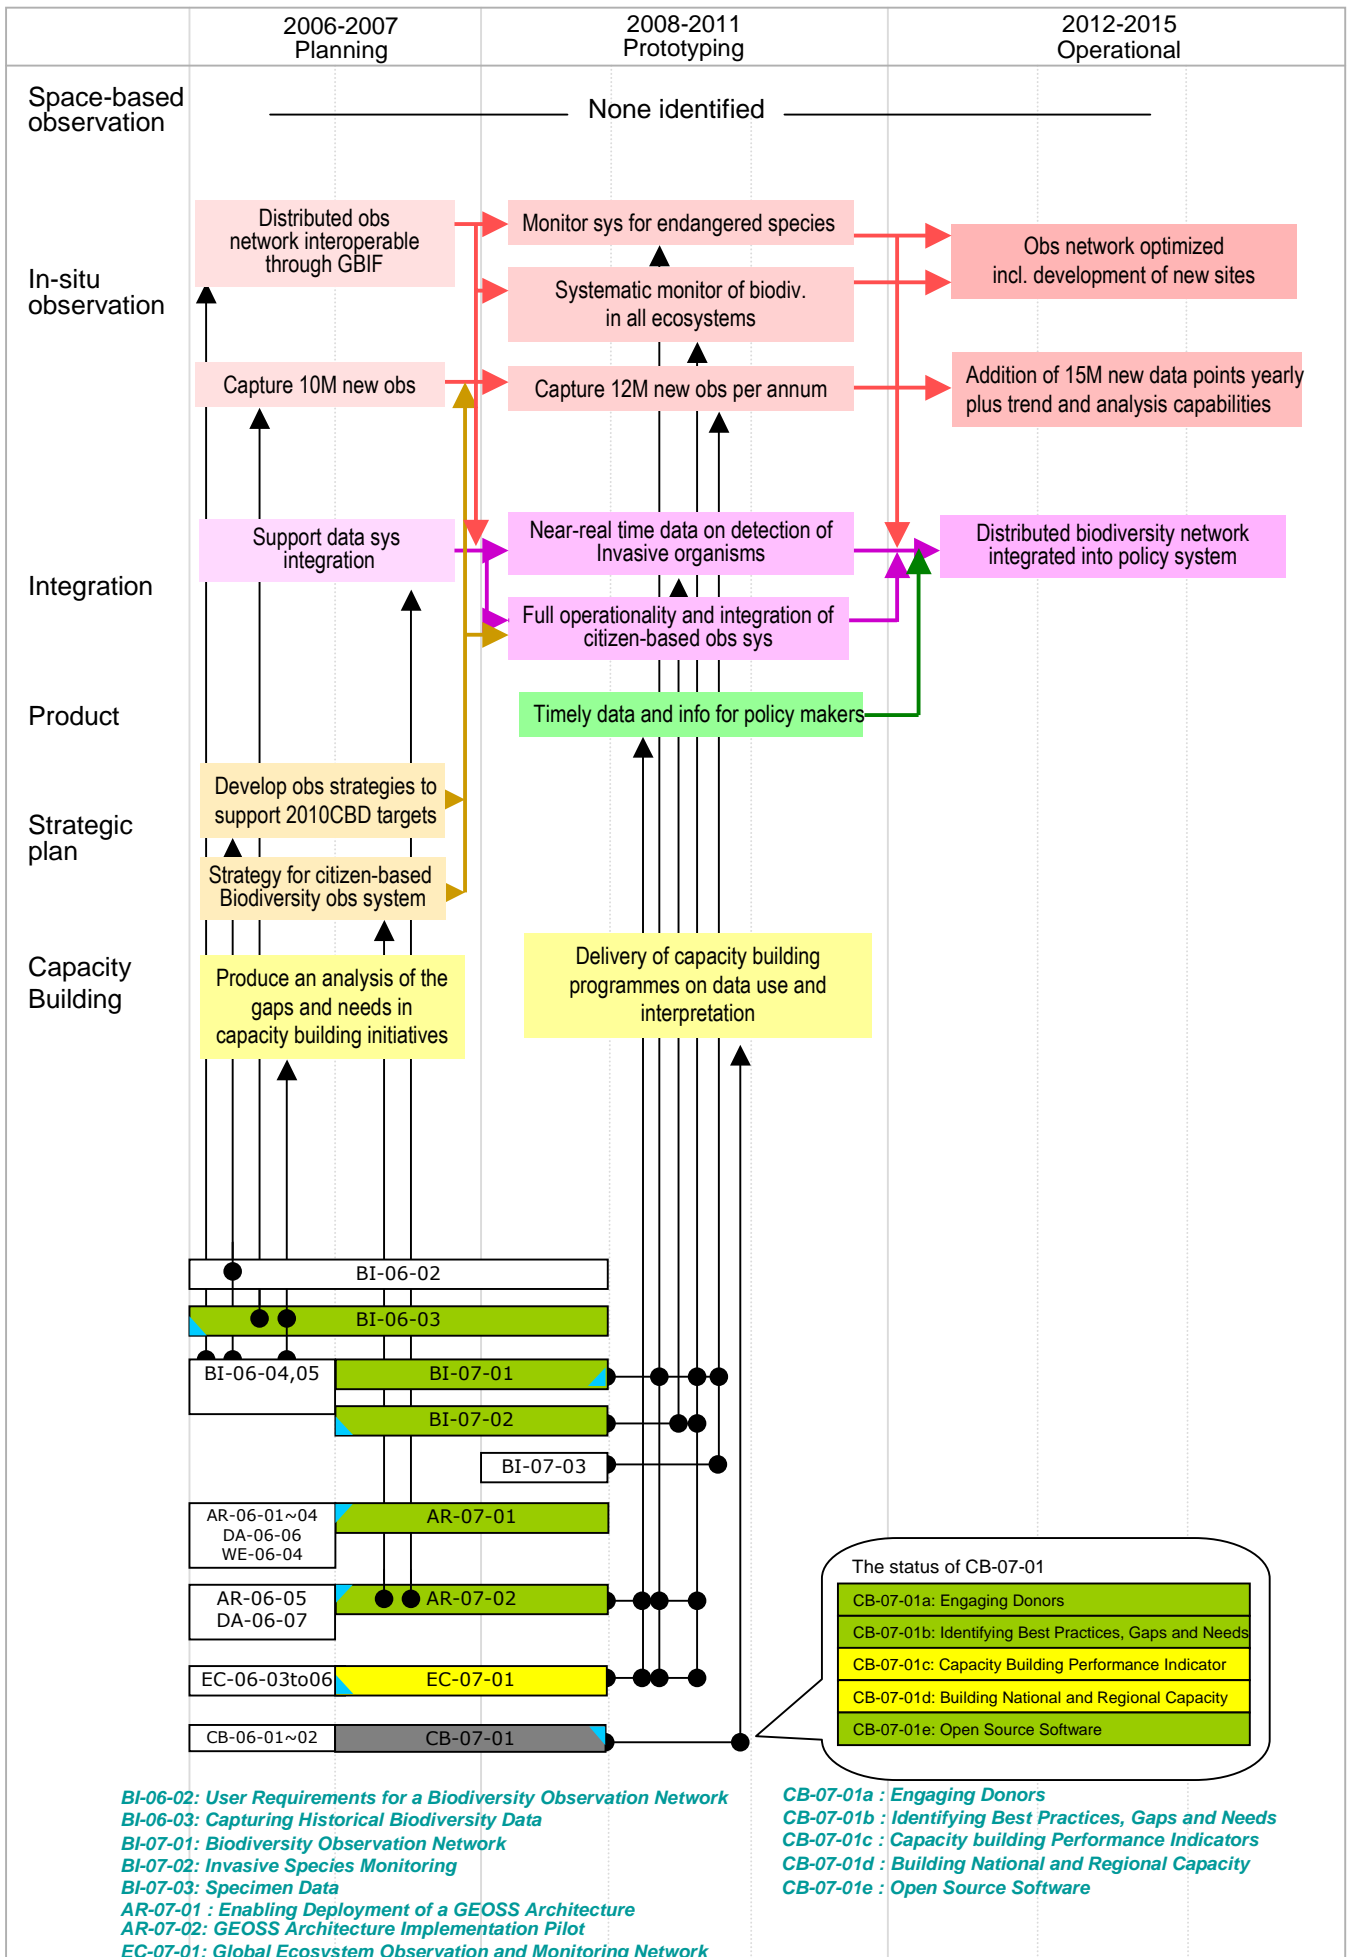

GEOSS IP Targets - Biodiversity