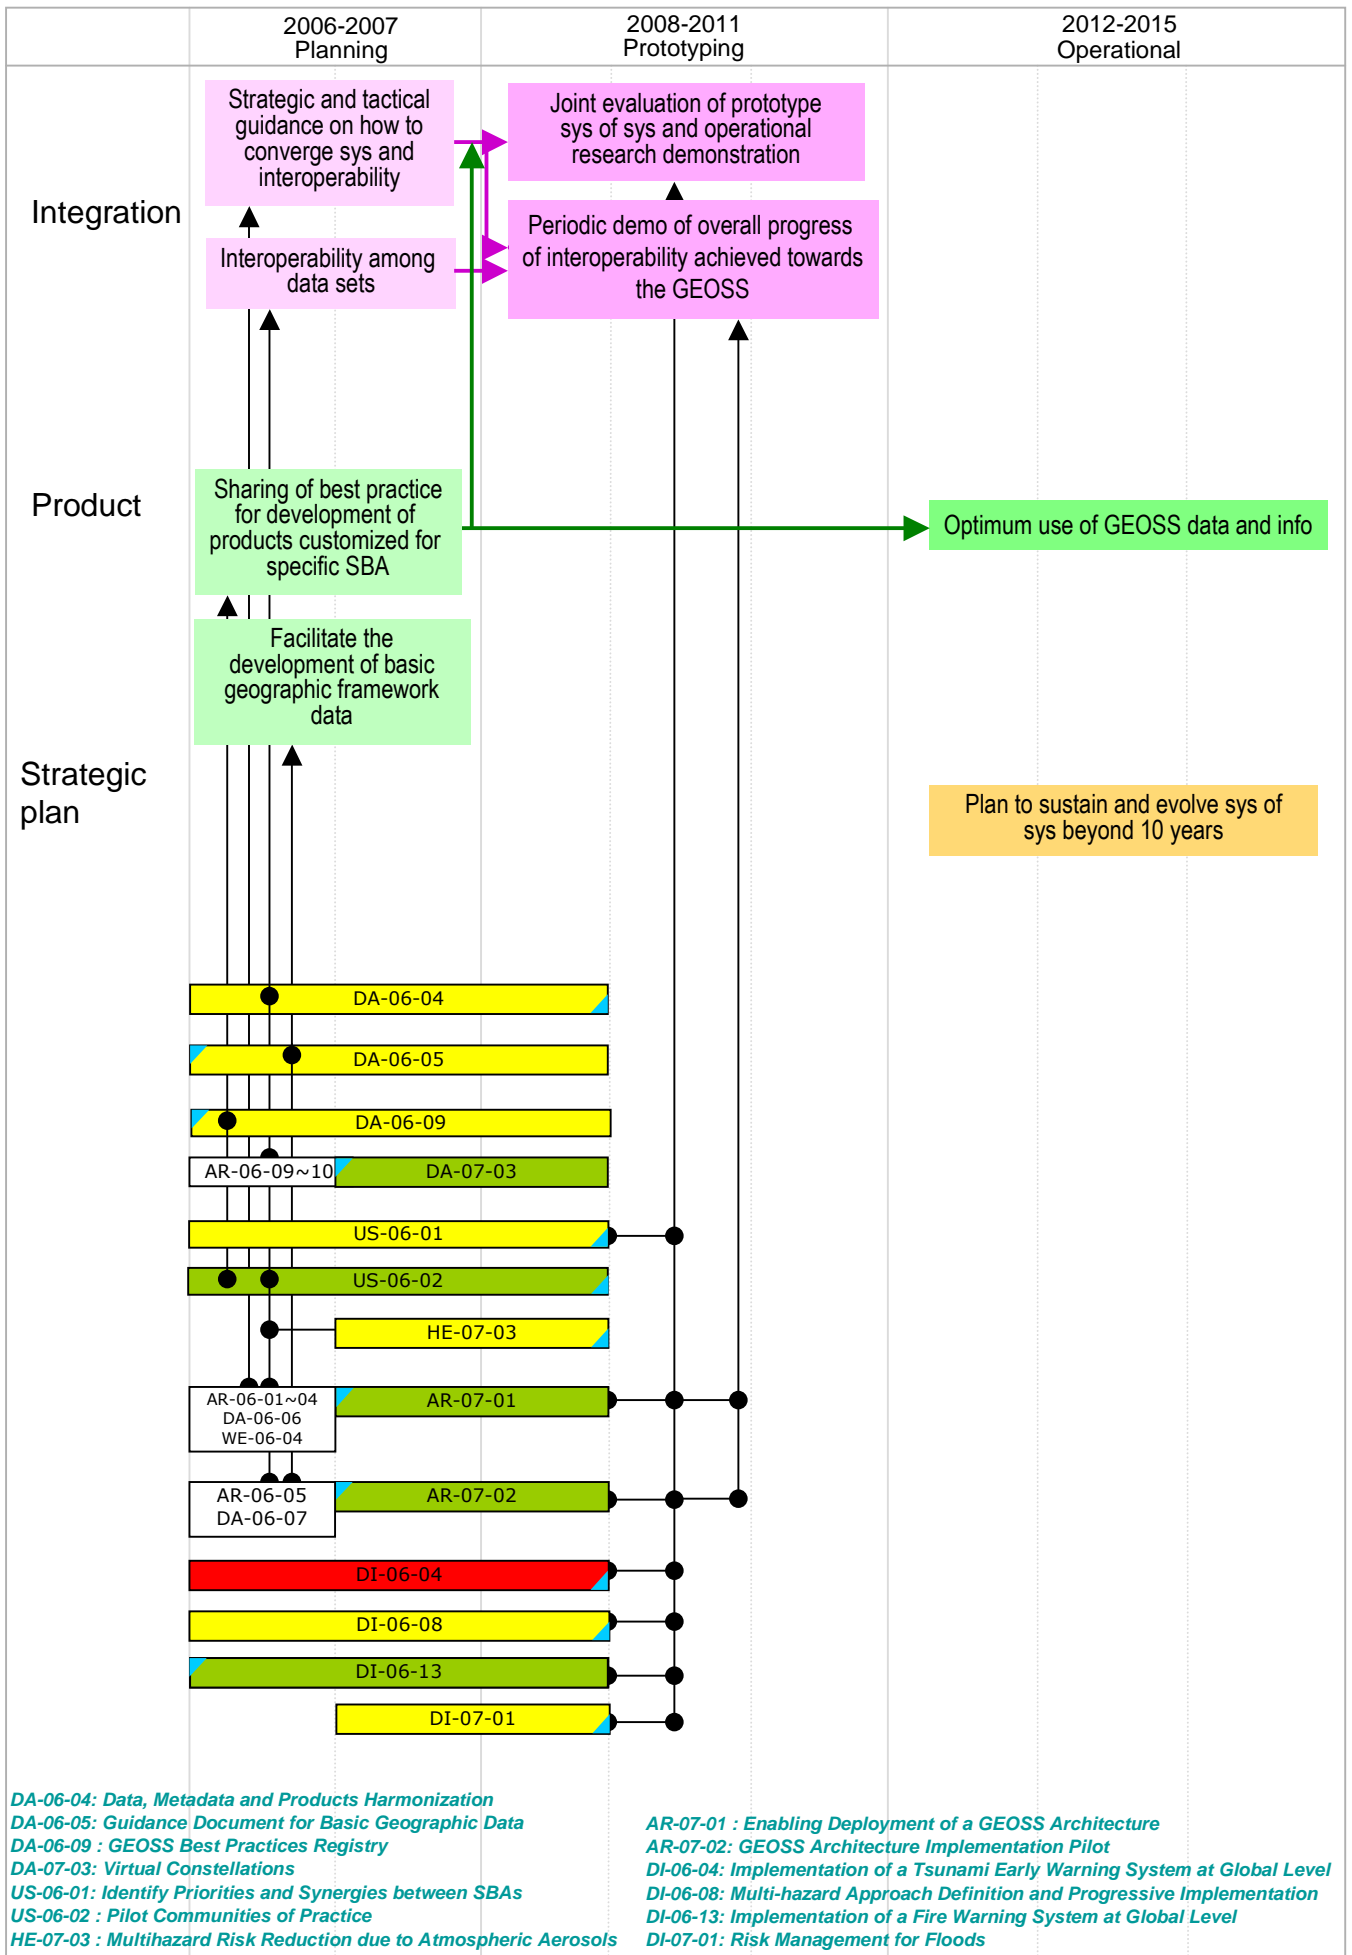

GEOSS IP Targets - Commonalities